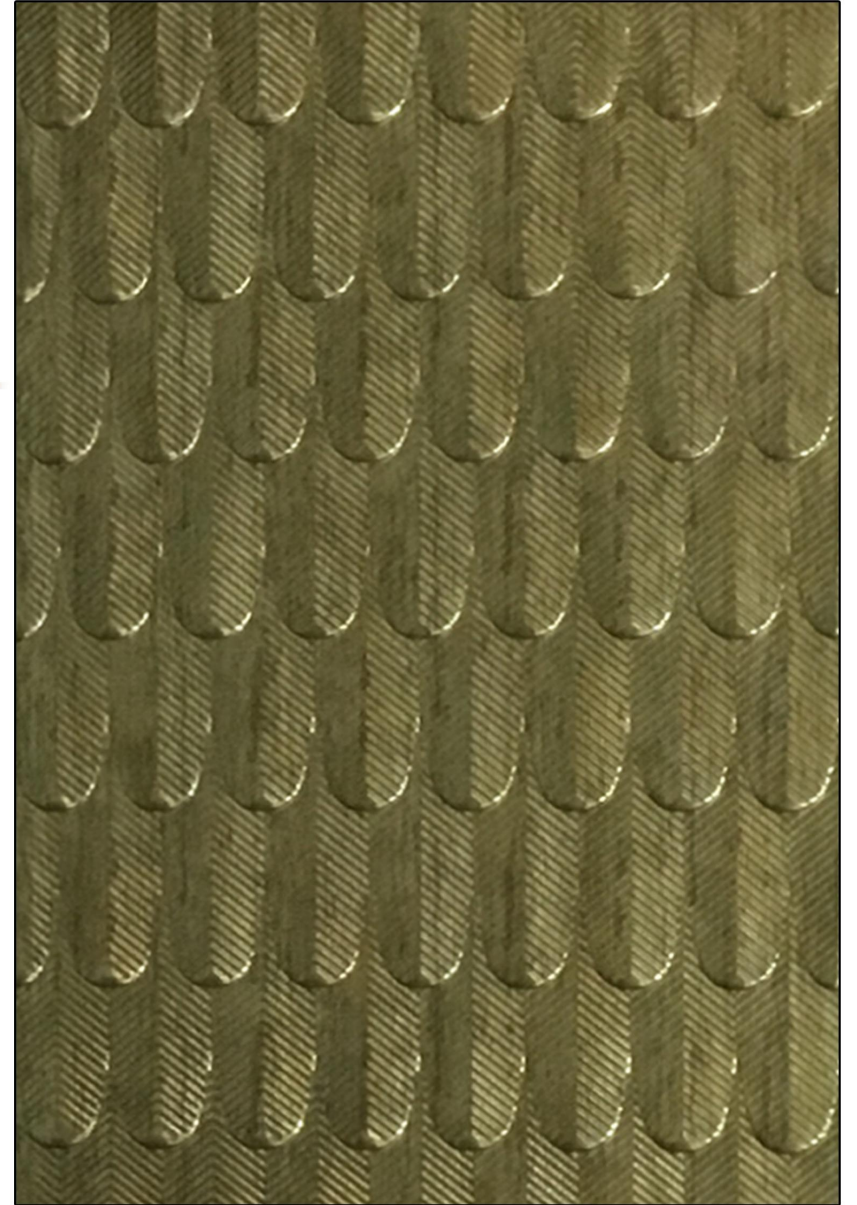

PICASSO

Luxurious and lyric Picasso surface is the new sensation of designing. The fall of luxury from each of its curve can lift your space to the whole new level of designing.

Code : 9694
Size : 8' x 2'