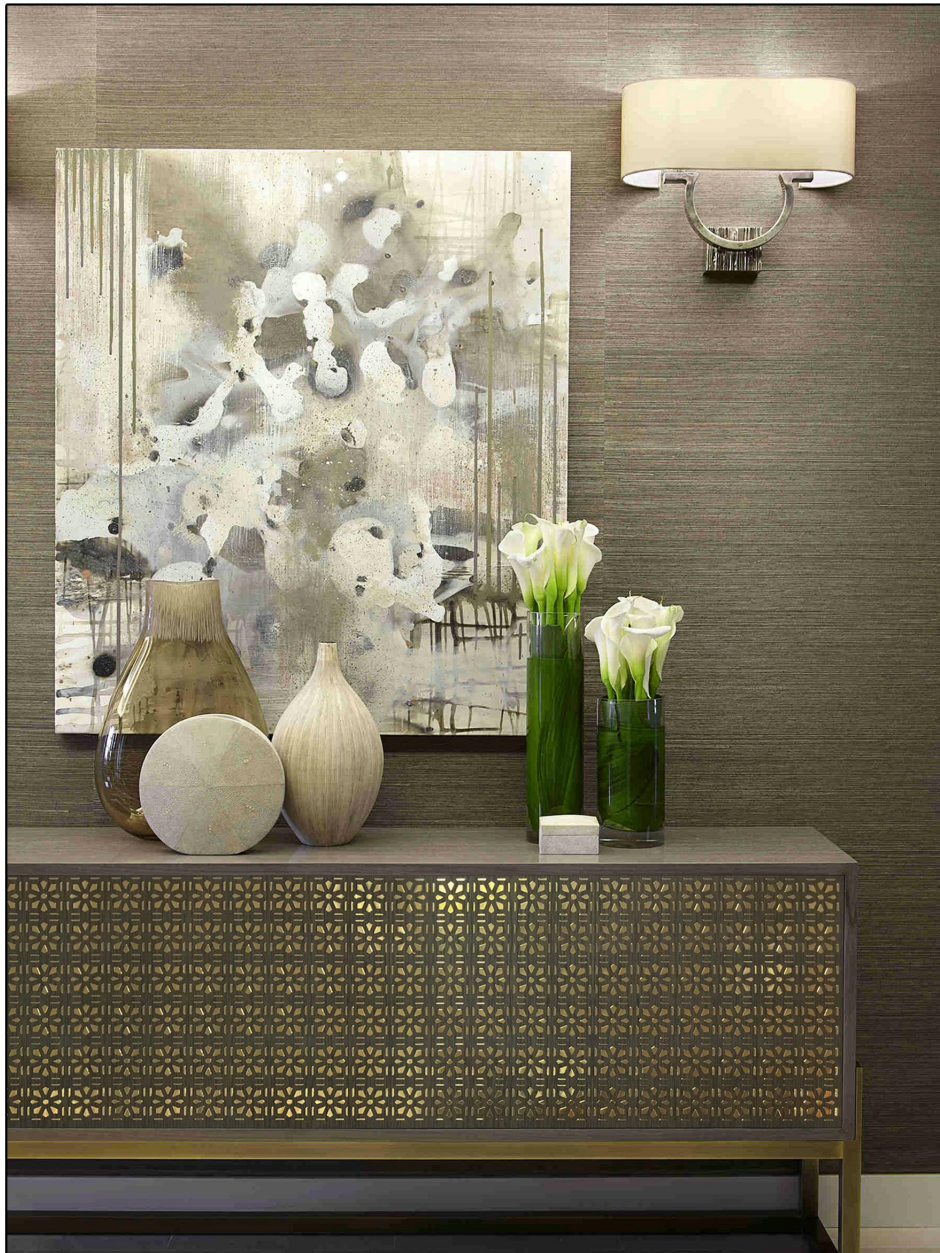

MOORISH

After getting inspiration from the finely detailed traditional architecture and carving designs this panel was designed. Moorish is one of the best design of Meridian, refreshed traditional art when use in modern interiors adds an extra dimension to the space with its glamorous appearance.

Code : 42216
Size : 8' x 2'