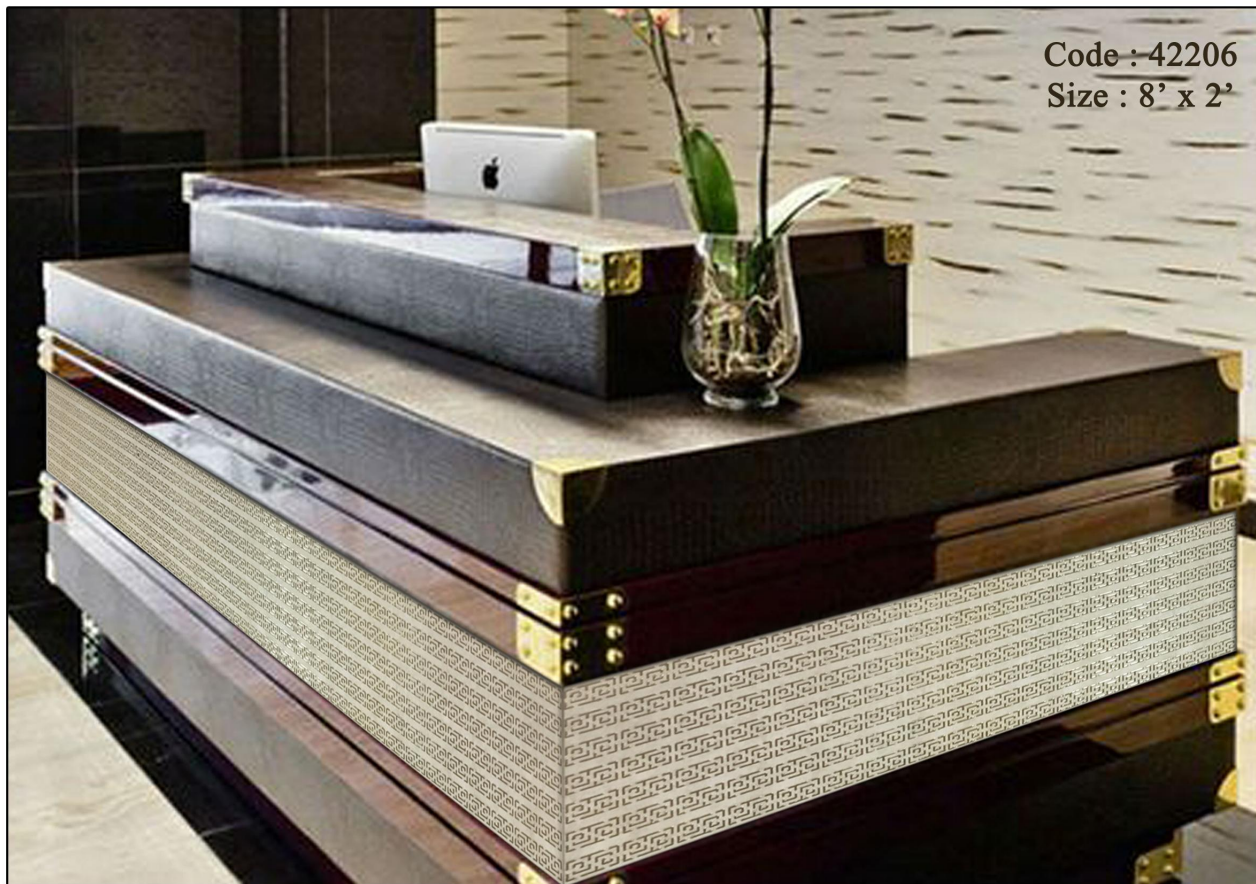

VERSACE

Inspired by the elegant & uniform design patterns Meridian designed this surface. It can be use anywhere as border or as highlighter. Truly versatile. “Versace” inspiration meets timeless glamour.

Code : 42206
Size : 8' x 2'