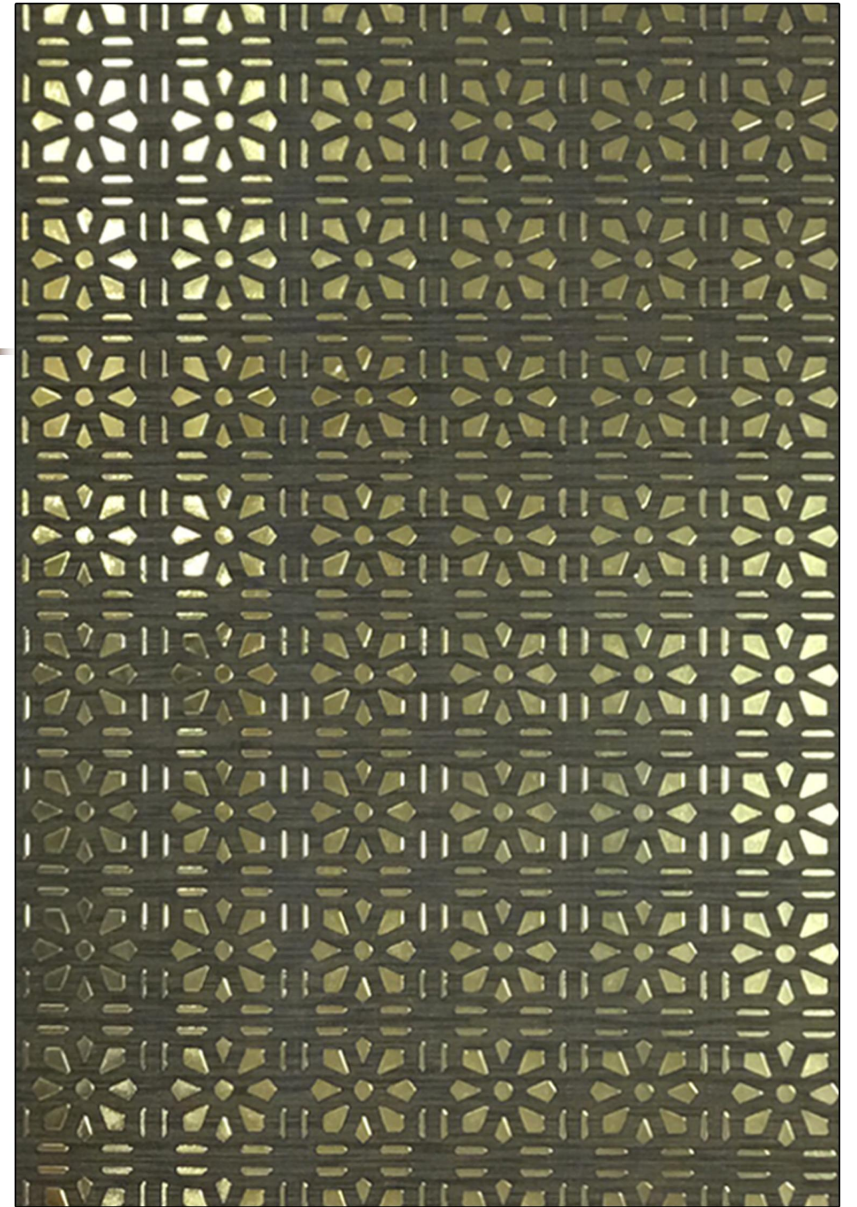

MOORISH

After getting inspiration from the finely detailed traditional architecture and carving designs this panel was designed. Moorish is one of the best design of Meridian, refreshed traditional art when use in modern interiors adds an extra dimension to the space with its glamorous appearance.

Code : 42216
Size : 8' x 2'