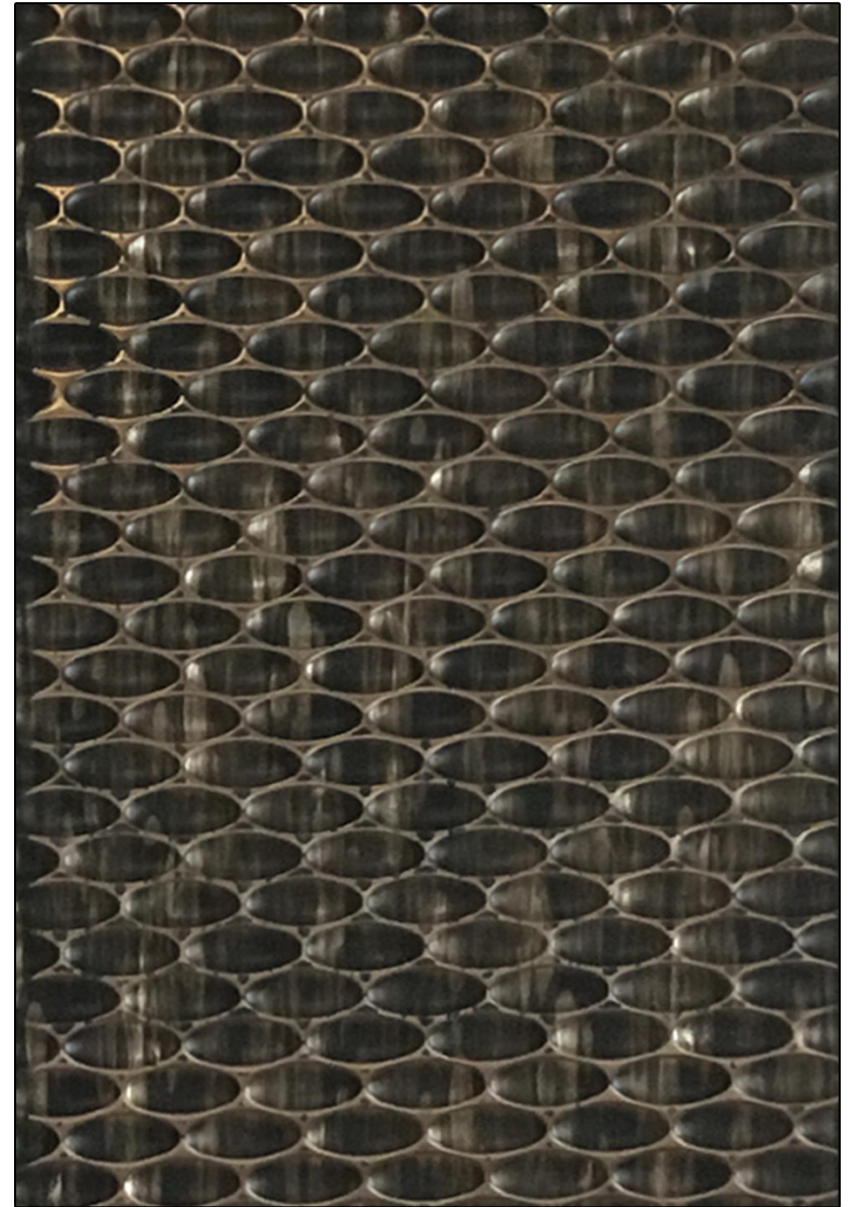

Graffico^{TM}
COREAL

This design allows you to use metallics in both contemporary & rustic, residential & commercial interior designs. Adding this beautiful pattern could make your interior space blend into the luxury.

Code : 13309

Size : 8' x 2'