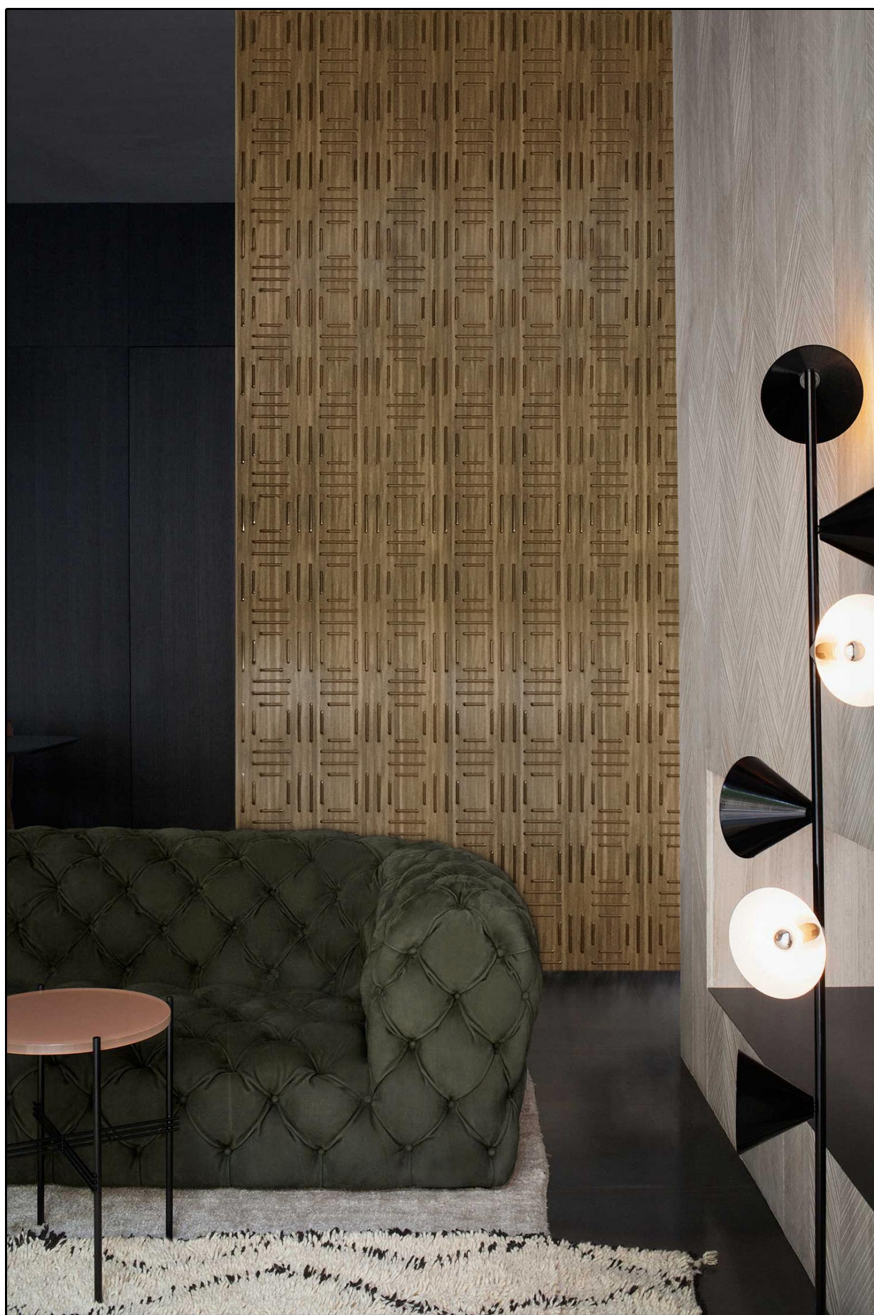

Graffico^{TM}

LUCID

LUCID is a consistent pattern with the blend of trend. The regularity of verical & horizontal strokes lift this design to the another level of richness.

Code : 42207

Size : 8' x 2'