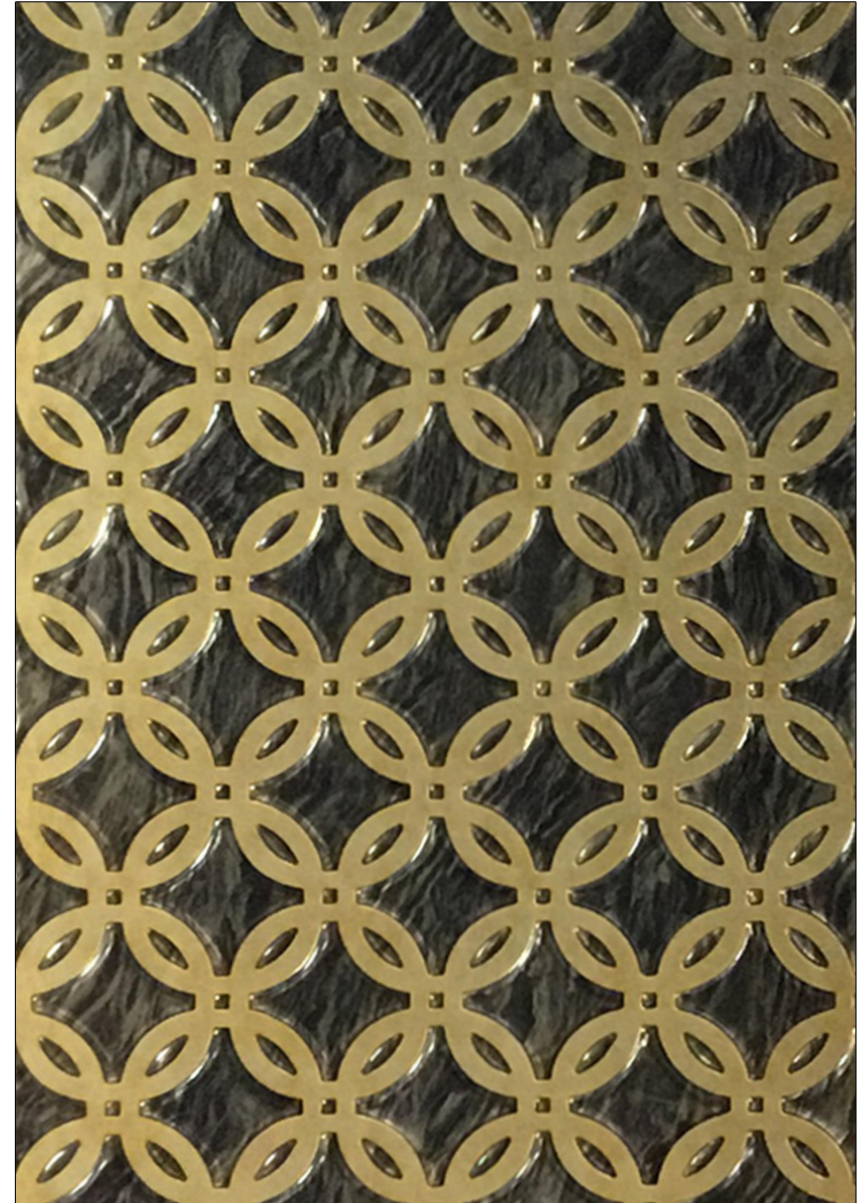

RING

The classic rings motif on a surface adds interesting pattern and luster to a simple-looking interior. This design makes a statement and sets the palette for trendy designing theme.

Code : 42221

Size : 8' x 2'