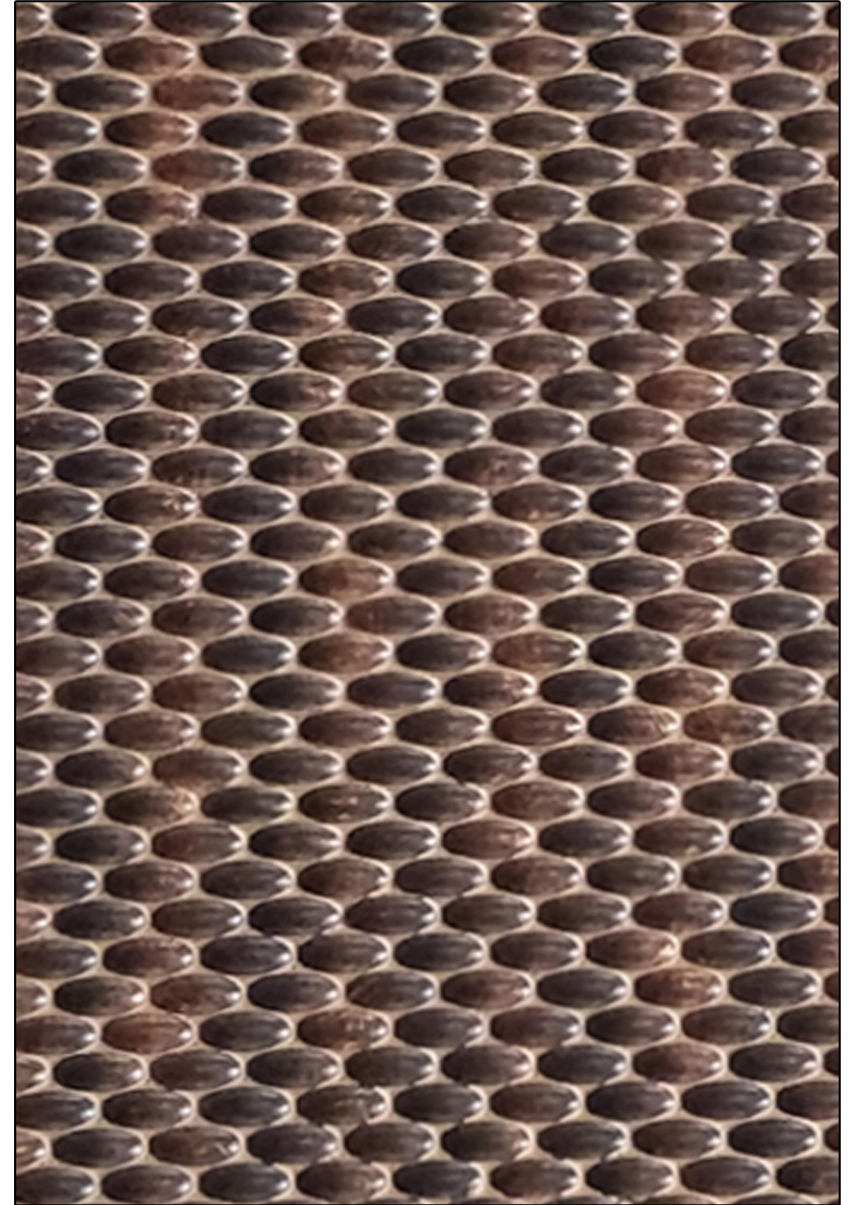

COREAL SMALL

This design allows you to use metallics in both contemporary & rustic, residential & commercial interior designs. Adding this beautiful pattern could make your interior space blend into the luxury.

Code : 13305

Size : 8' x 2'