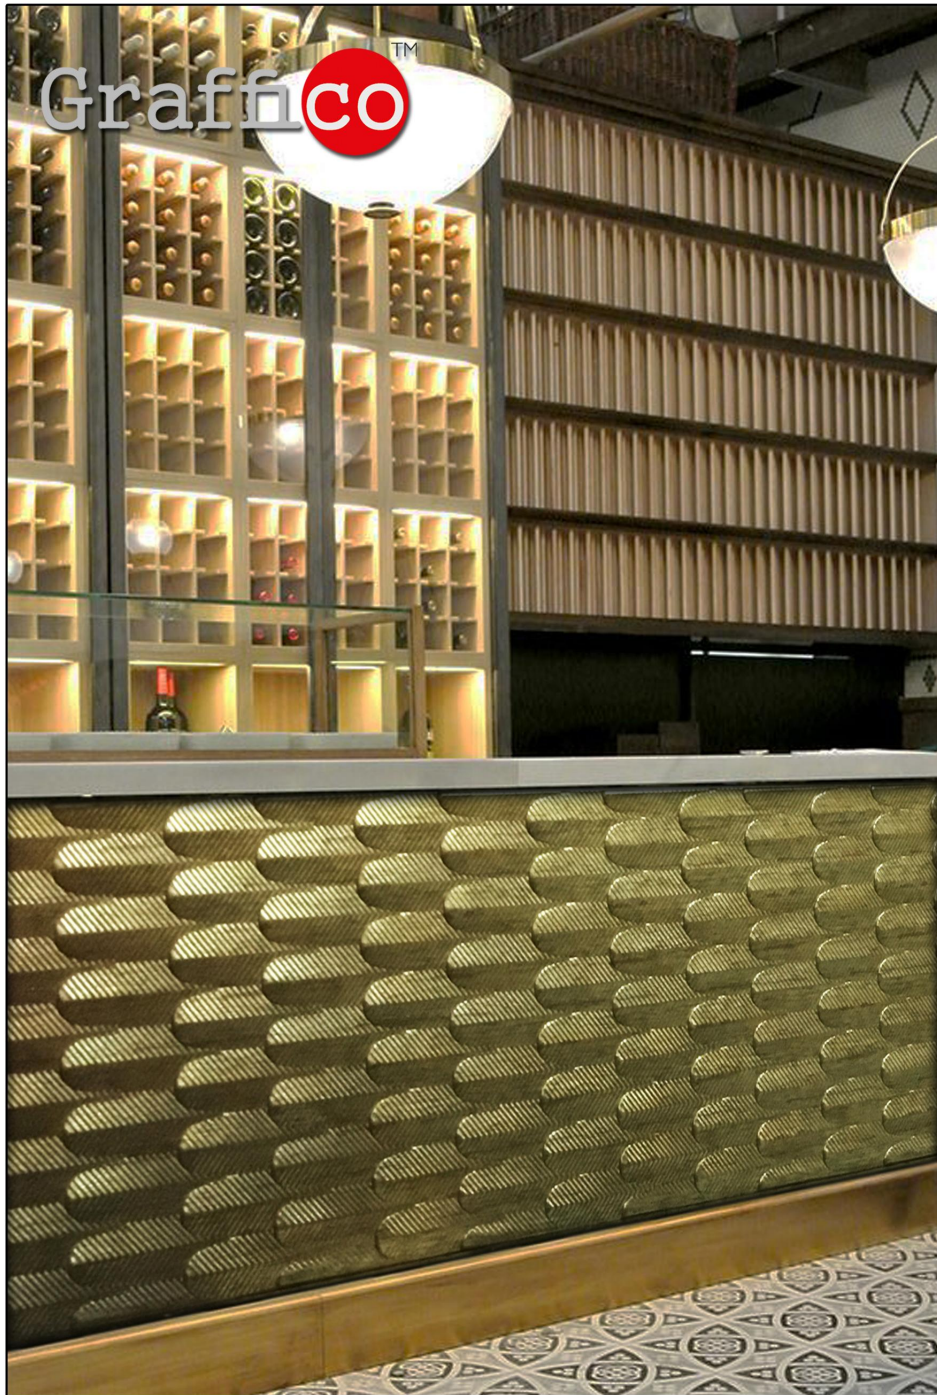

PICASSO

Luxurious and lyric Picasso surface is the new sensation of designing. The fall of luxury from each of its curve can lift your space to the whole new level of designing.

Code : 9694
Size : 8' x 2'