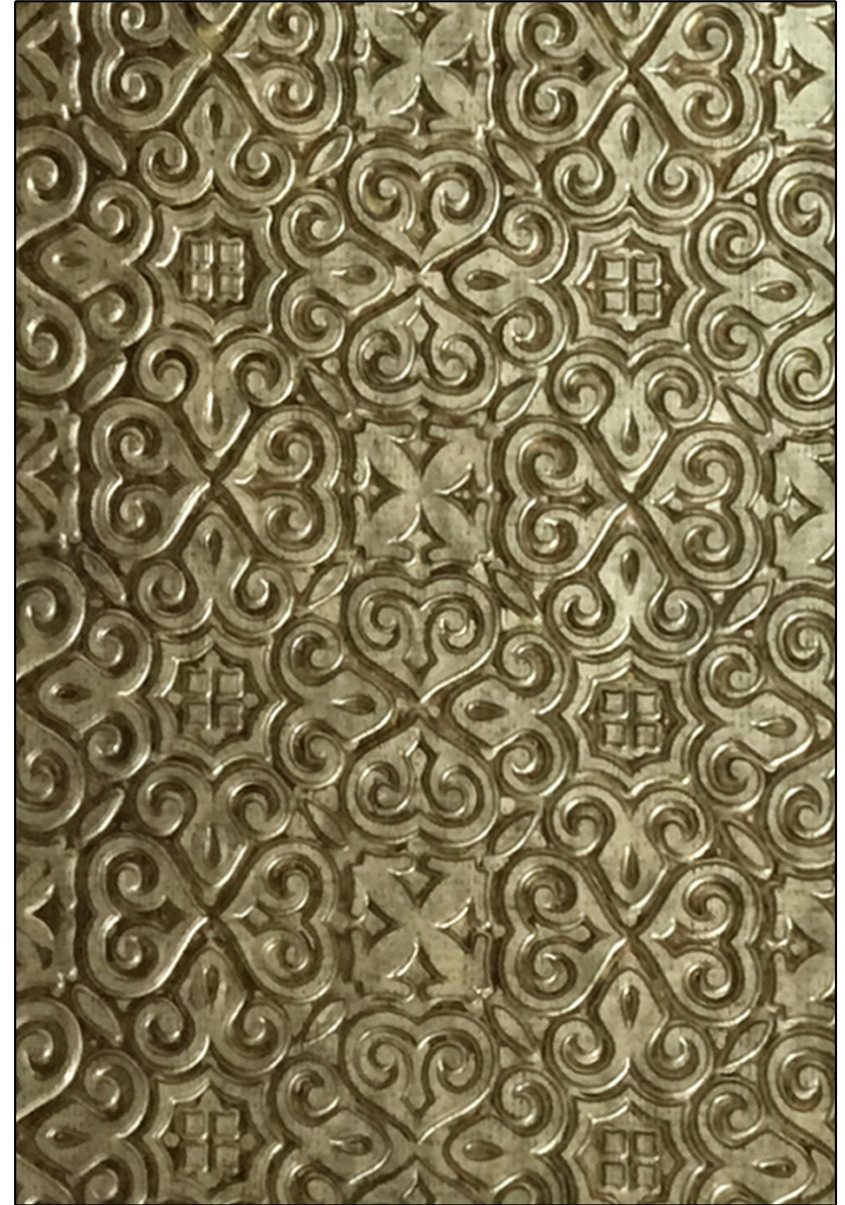

NEXUS

Another design of elegance “Nexus” is an endless texture that can be used anywhere for the designing of interiors.

Code : 13311

Size : 8' x 2'