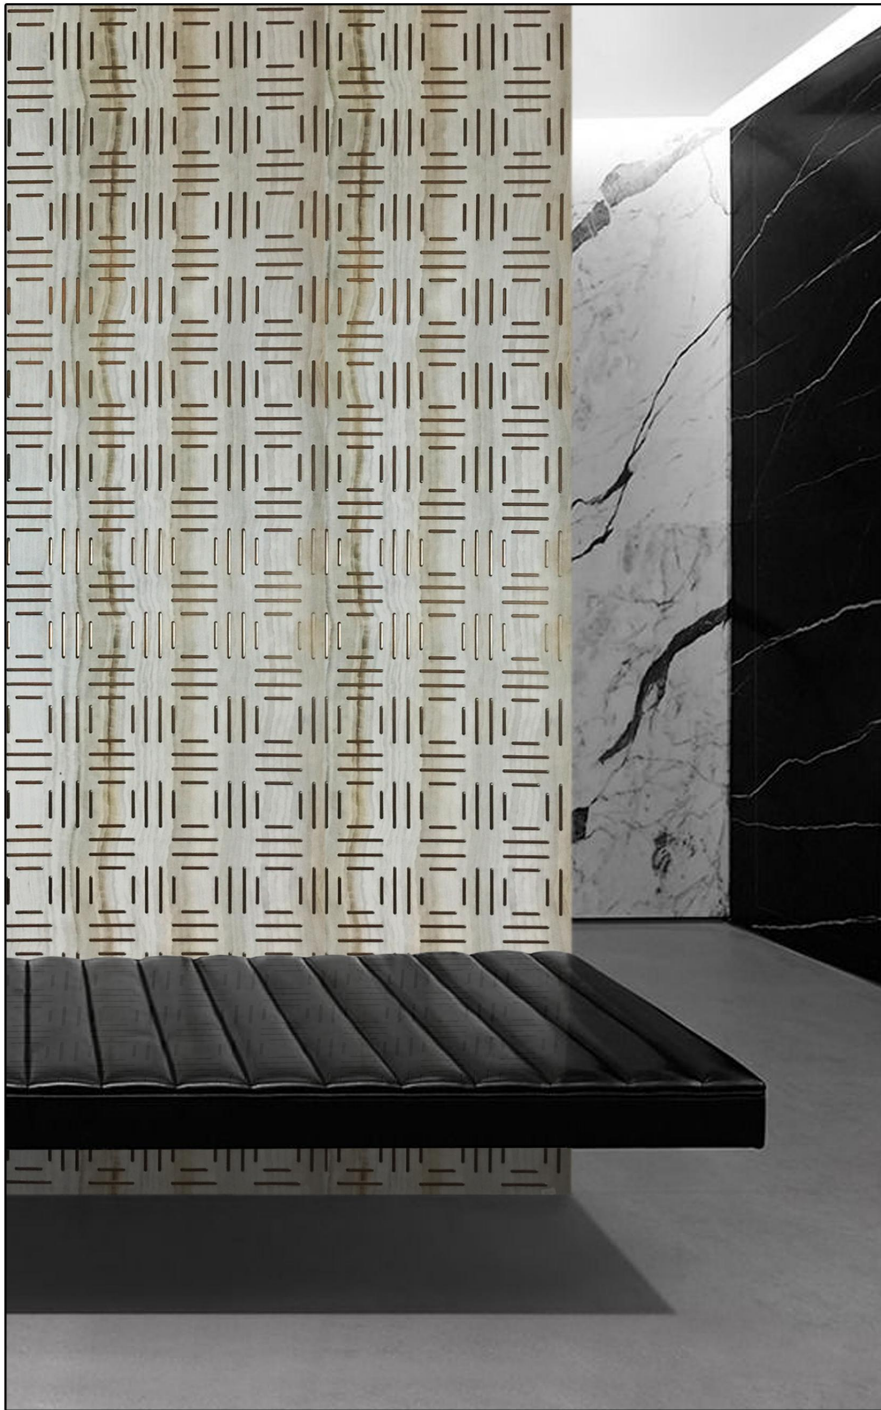

Graffico™

LUCID

LUCID is a consistent pattern with the blend of trend. The regularity of vertical & horizontal strokes lift this design to the another level of richness.

Code : 42208
Size : 8' x 2'