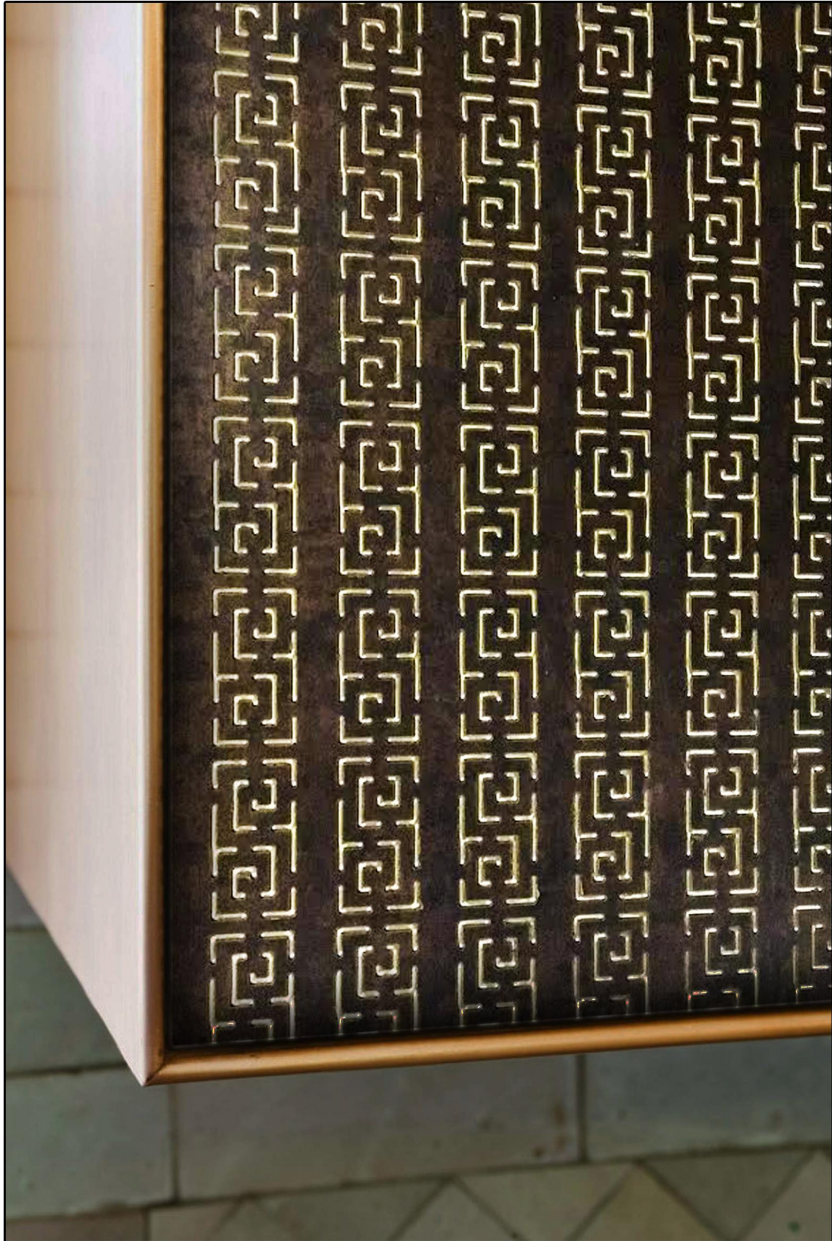

VERSACE

Inspired by the elegant & uniform design patterns we have designed this surface. It can be use anywhere as border or as highlighter. Truly versatile. “Versace” inspiration meets timeless glamour.

Code : 42201
Size : 8' x 2'