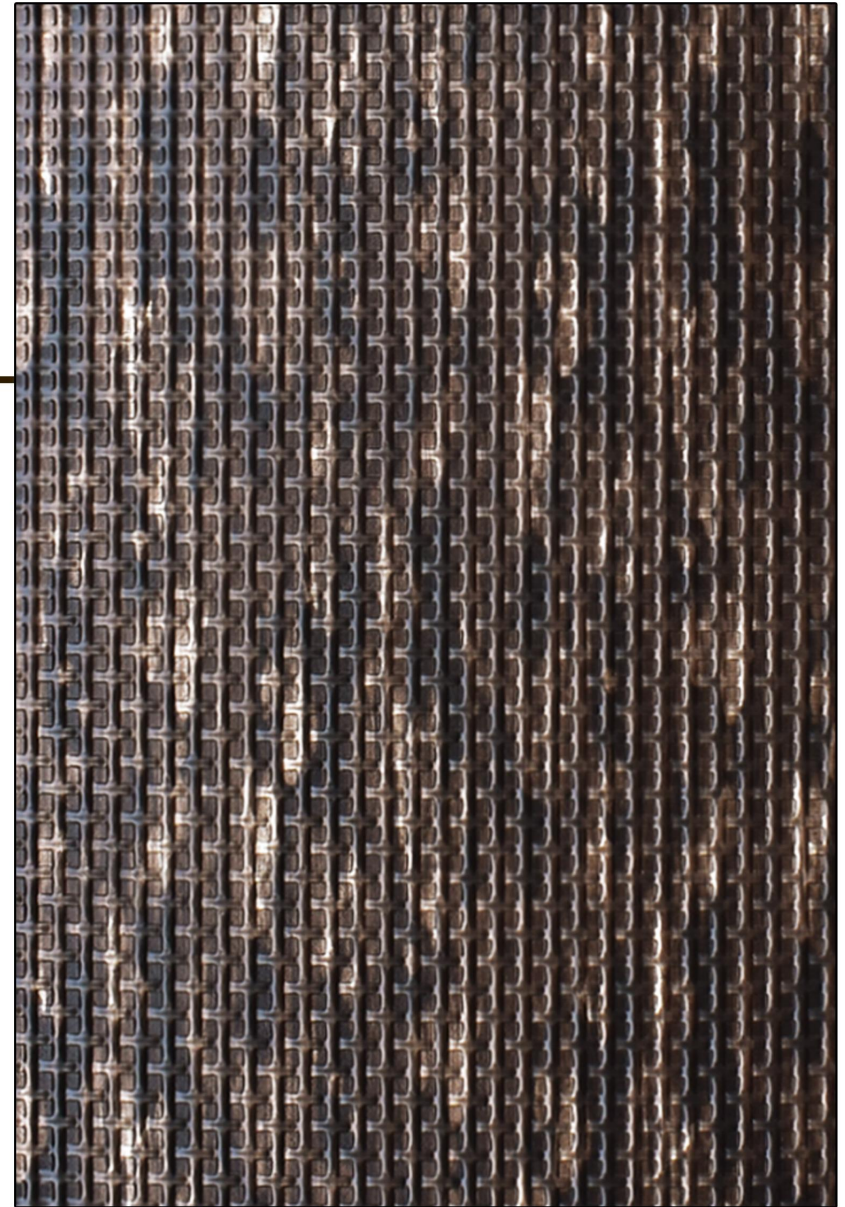

WEAVES

The appearance of woven texture has given this design a completely new look. Now lift up the regular & dull interior with this Weaves pattern.

Code : 9688
Size : 8' x 2'