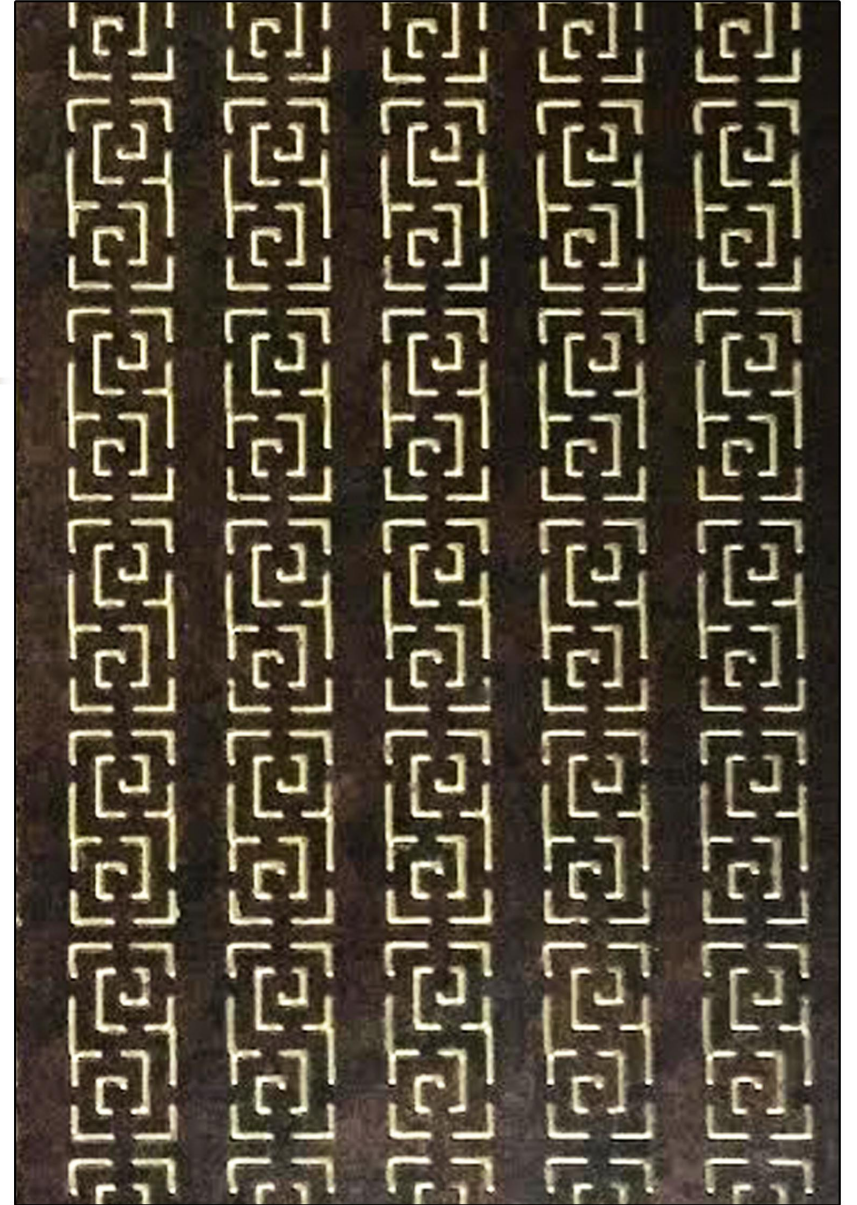

VERSACE

Inspired by the elegant & uniform design patterns we have designed this surface. It can be use anywhere as border or as highlighter. Truly versatile. “Versace” inspiration meets timeless glamour.

Code : 42201
Size : 8' x 2'