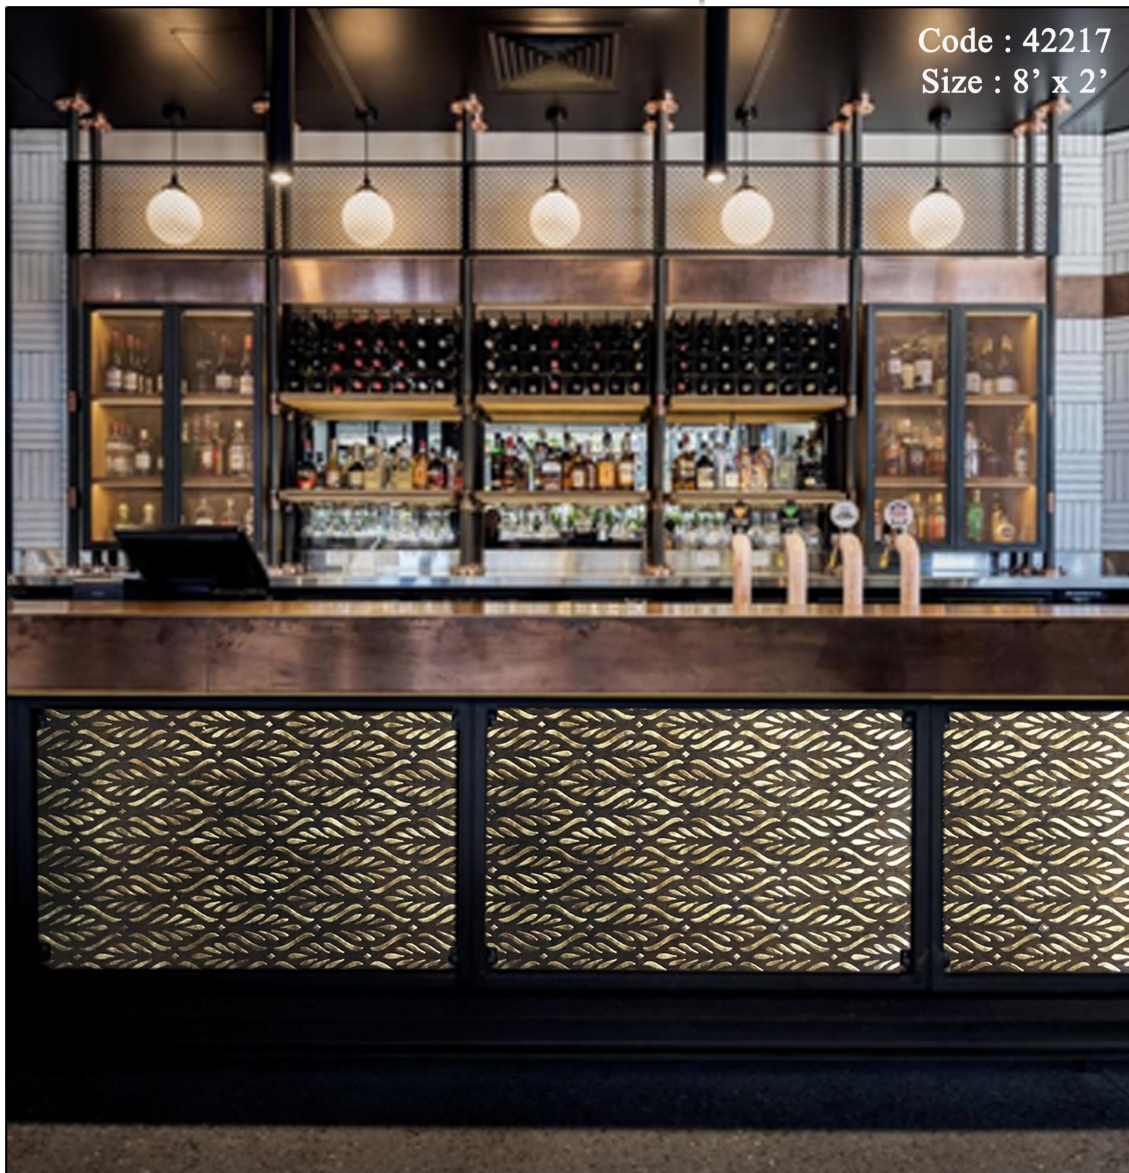

MURANO

“Move with the curves and flow of Murano”
Along with highlighting the irresistible texture appeal, Murano has an ageless and elegant appearance that can add up some richness to the interior space.

Code : 42217
Size : 8' x 2'