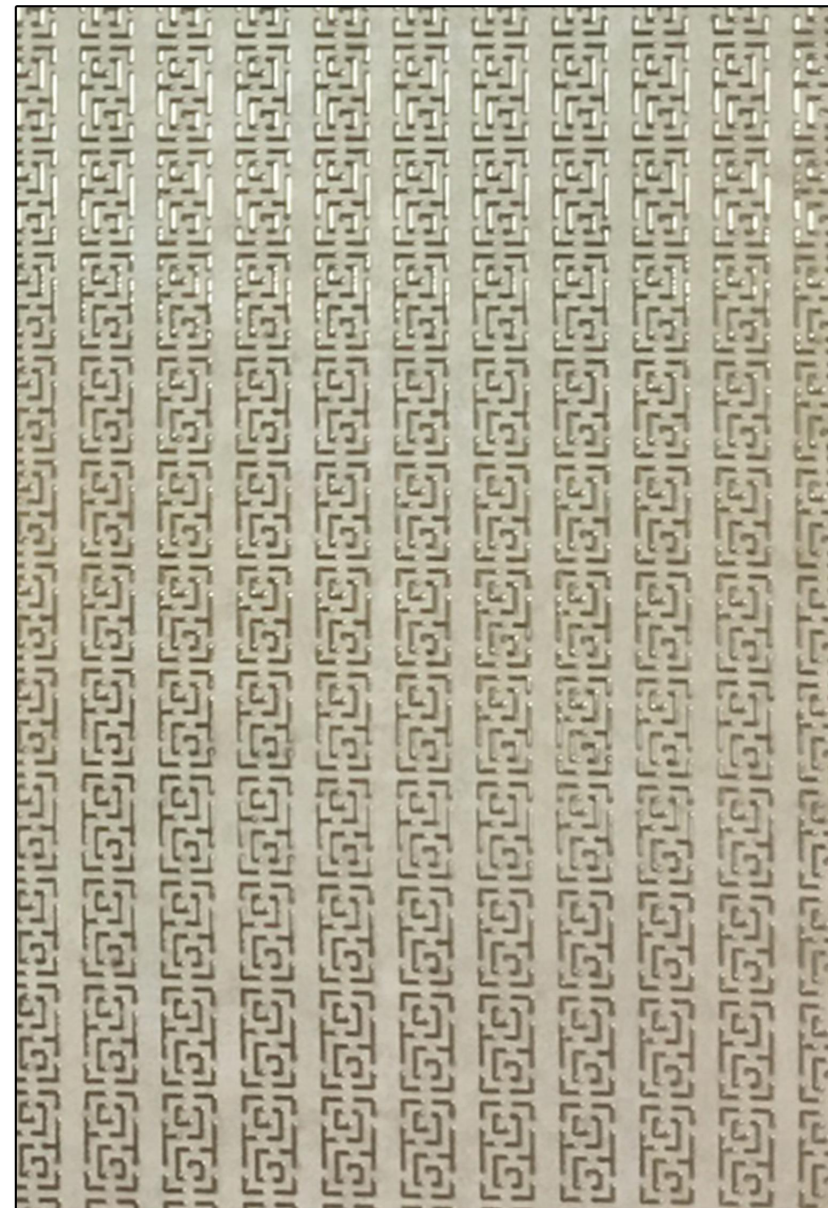

VERSACE

Inspired by the elegant & uniform design patterns Meridian designed this surface. It can be use anywhere as border or as highlighter. Truly versatile. “Versace” inspiration meets timeless glamour.

Code : 42206
Size : 8' x 2'