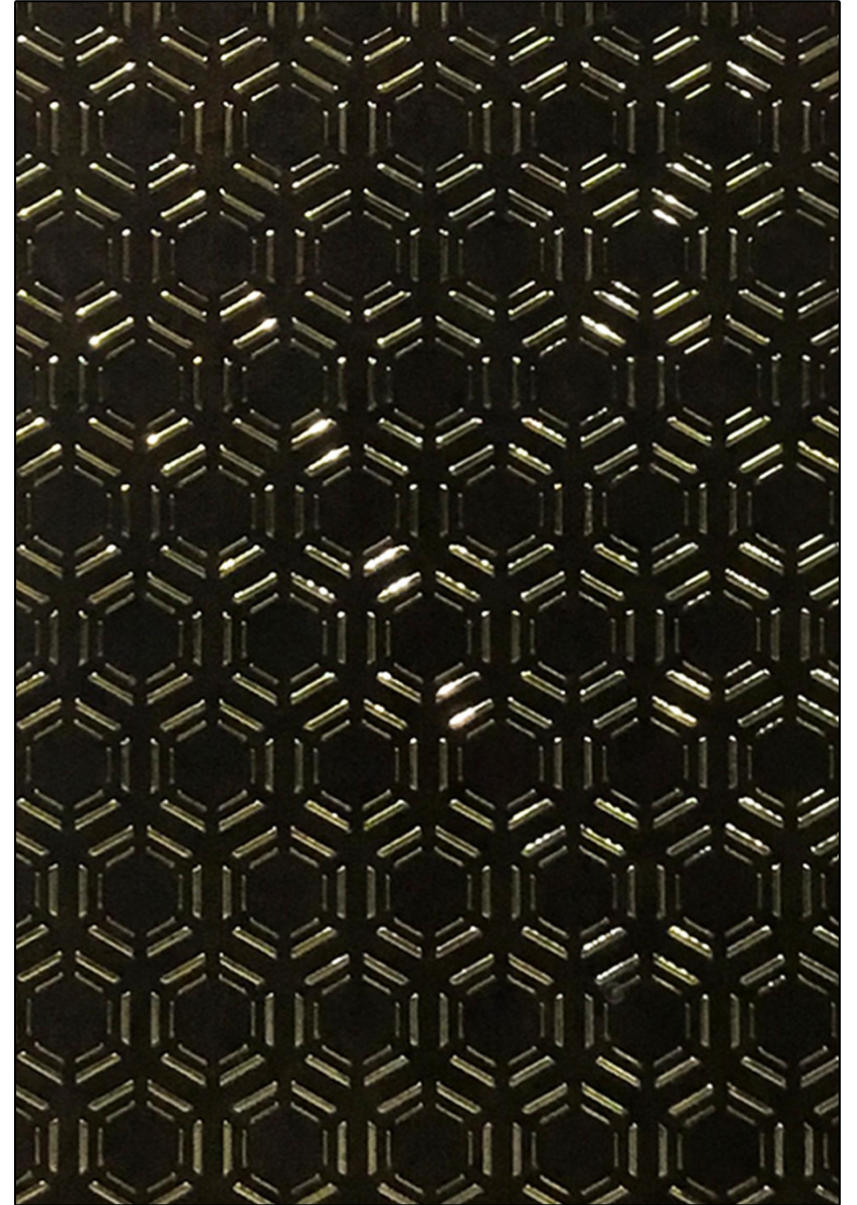

# Graffico<sup>TM</sup> CHORD

A bold patterned panel really makes a statement, like this CHORD hexagonal designer surface. Elegance engaged with metallics in this design to meet your luxury demands.

Code : 42210  
Size : 8' x 2'