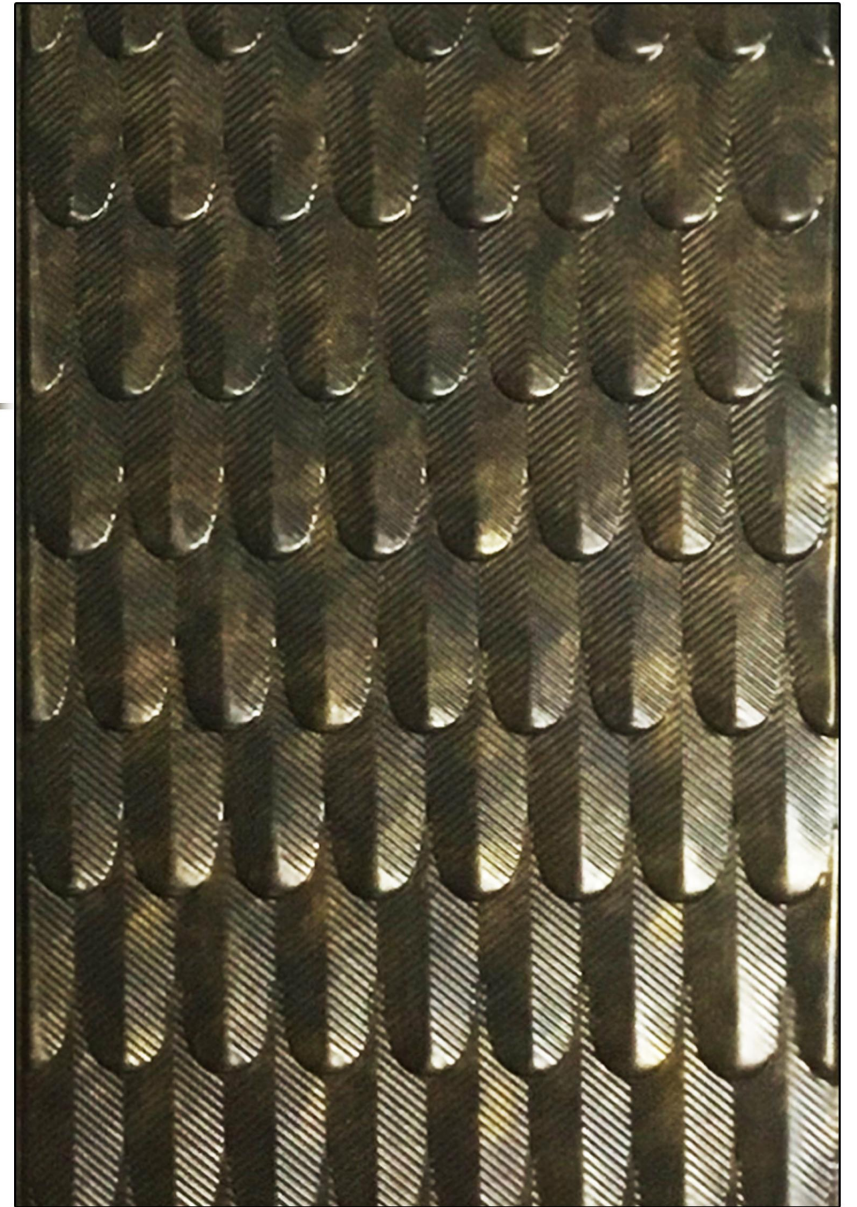

PICASSO

Luxurious and lyric Picasso surface is the new sensation of designing. The fall of luxury from each of its curve can lift your space to the whole new level of designing.

Code : 9693
Size : 8' x 2'