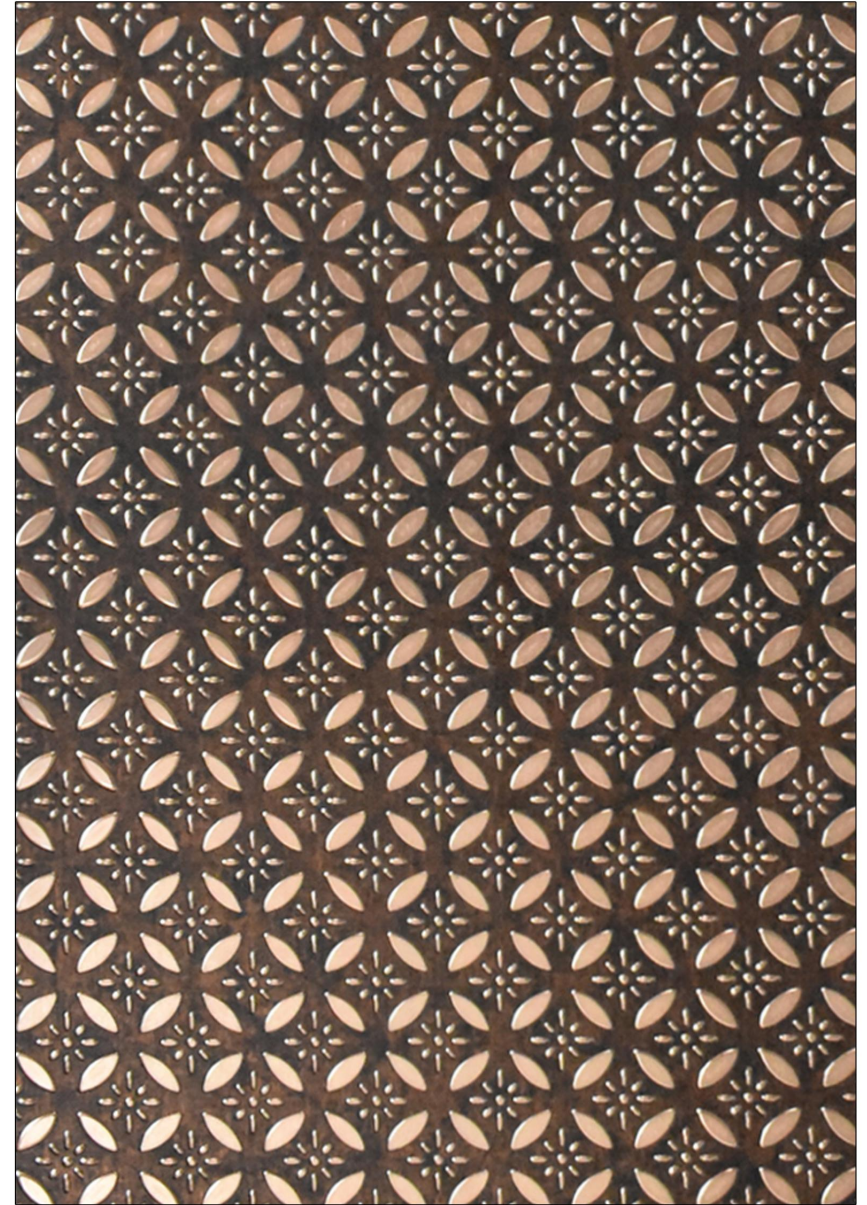

WONDER

This design create cheerful and playful appearance by blending metallic fashion and comfort with modern colors. A simple application of this will make the spce surprising, unique, and fashionable once again