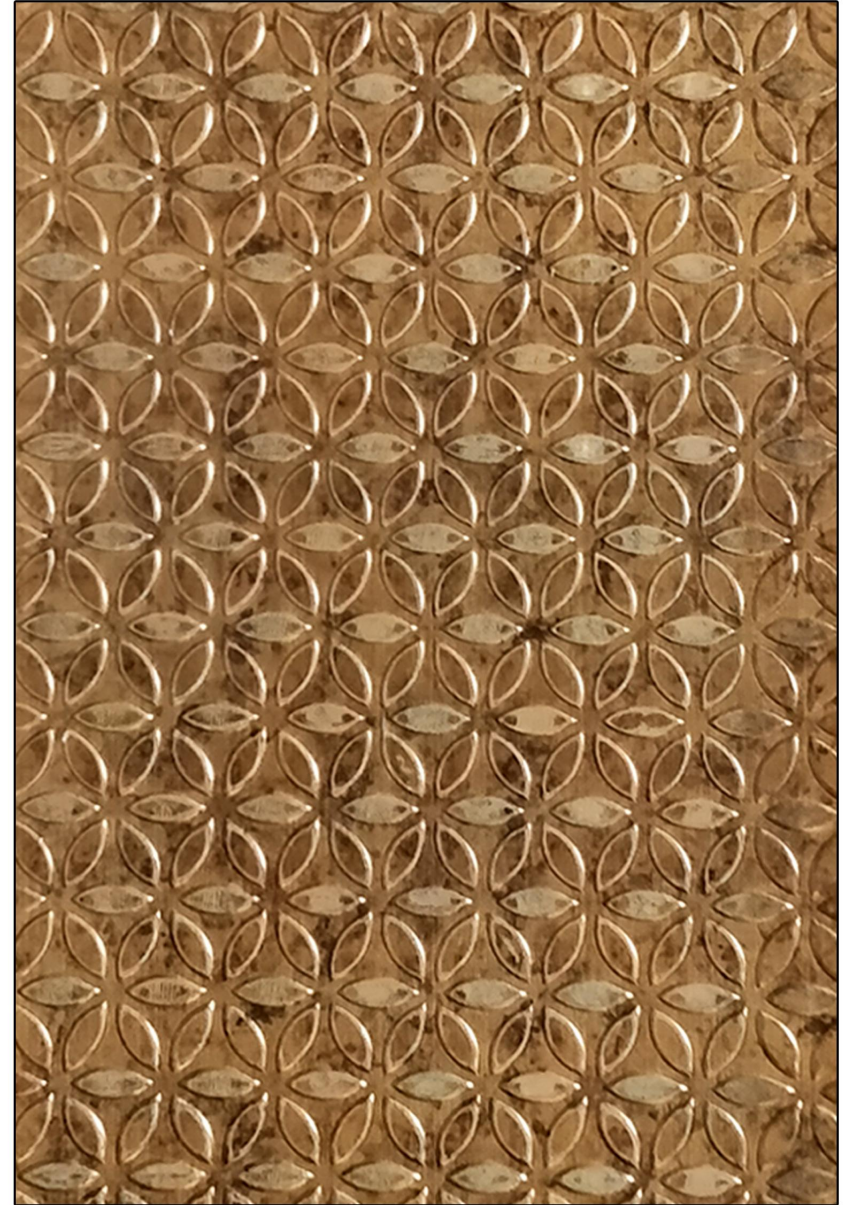

GEMS

The synchronization of arcs & shine of this design can attract everyone's attention. This simple yet alluring design has all the perfection to embellish your space.

Code : 13306

Size : 8' x 2'