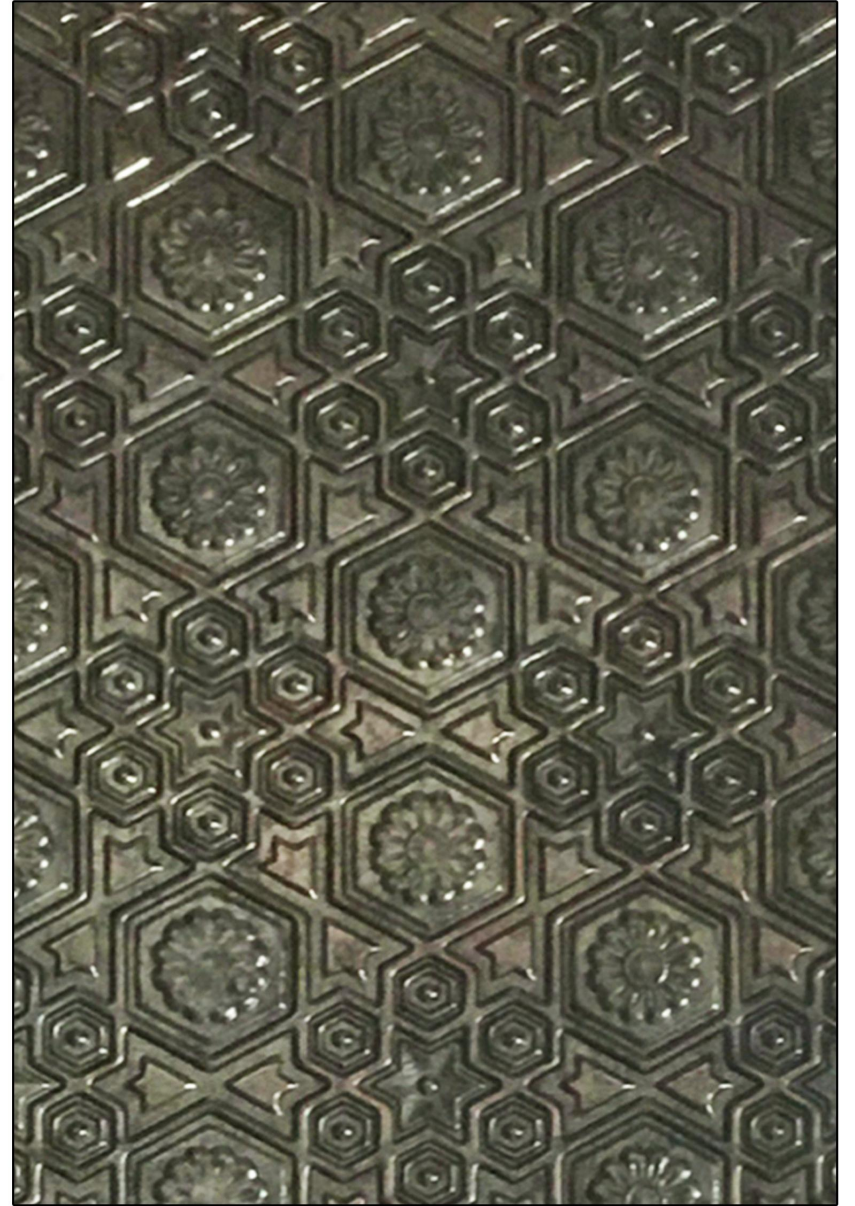

STELLA

This design is inspired by the antique art of ancient and historic sculptures. The twist of today's trend has given this design a whole new look & make it worth to use it in all type of interiors.

Code : 13313

Size : 8' x 2'