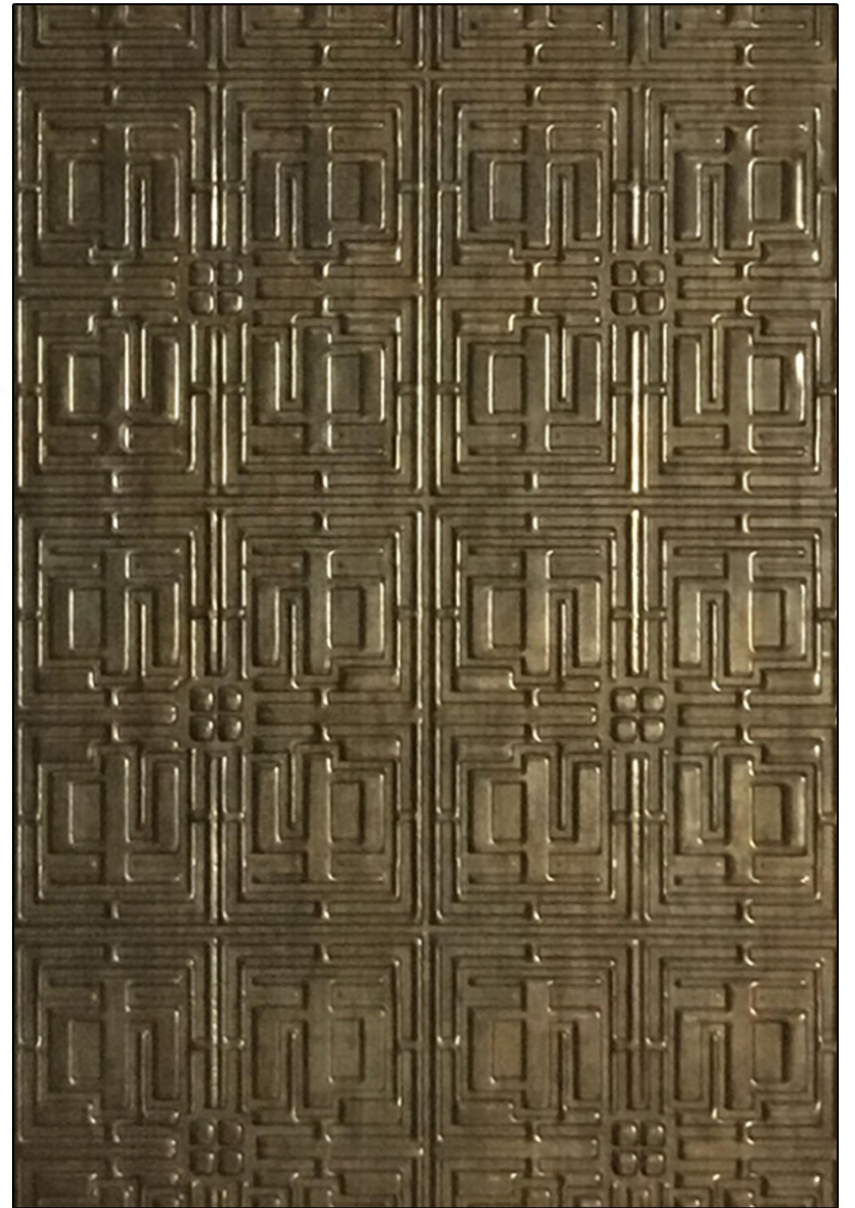

Graffico™

NOVA

Nova is an epitomized pattern designed to bring the extravagance into the space.

Code : 9692
Size : 8' x 2'