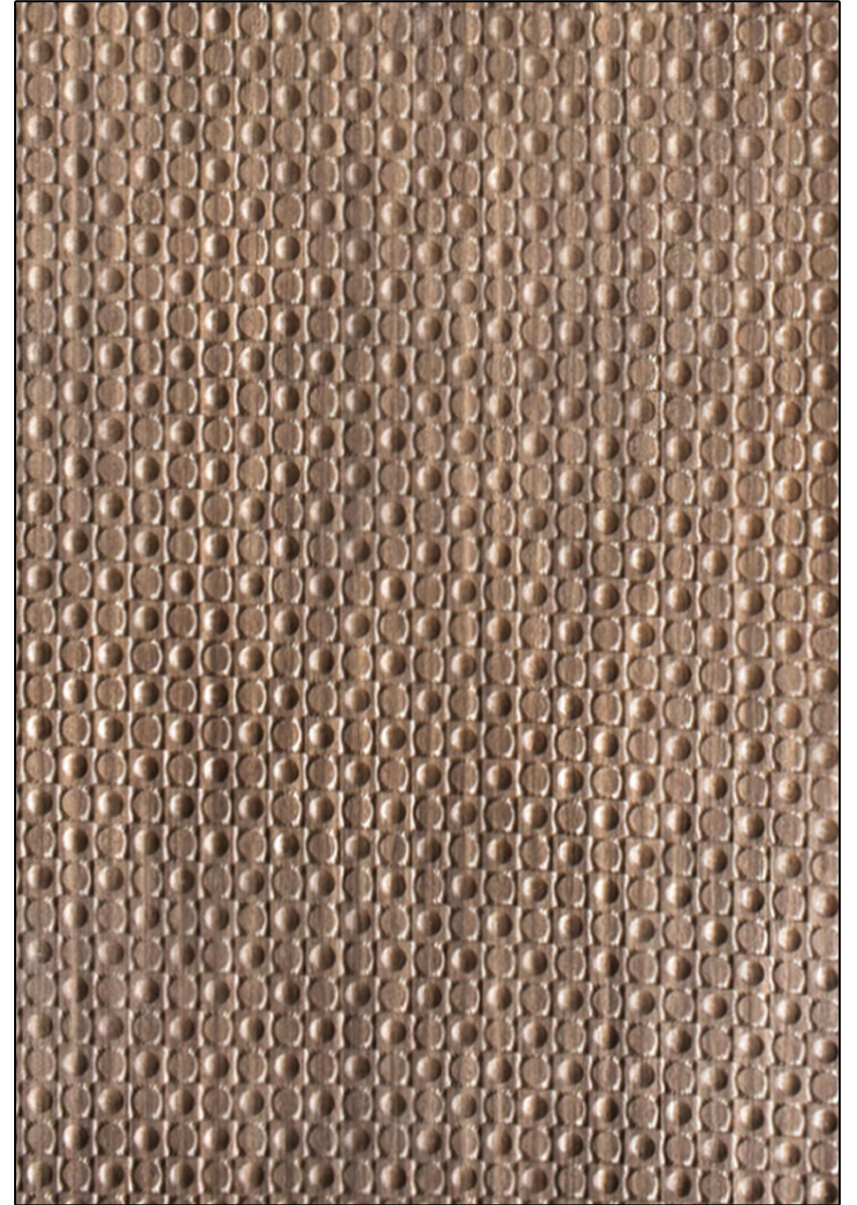

Graffico™

WOODEN
ORB

Perfect for those who have an eye on the classics but also enjoy the comforts of modern living. It has no need to explain where this should be use because when you see this you'll ultimately make a picture in your mind that where you're going to use this.

Code : 9685

Size : 8' x 2'