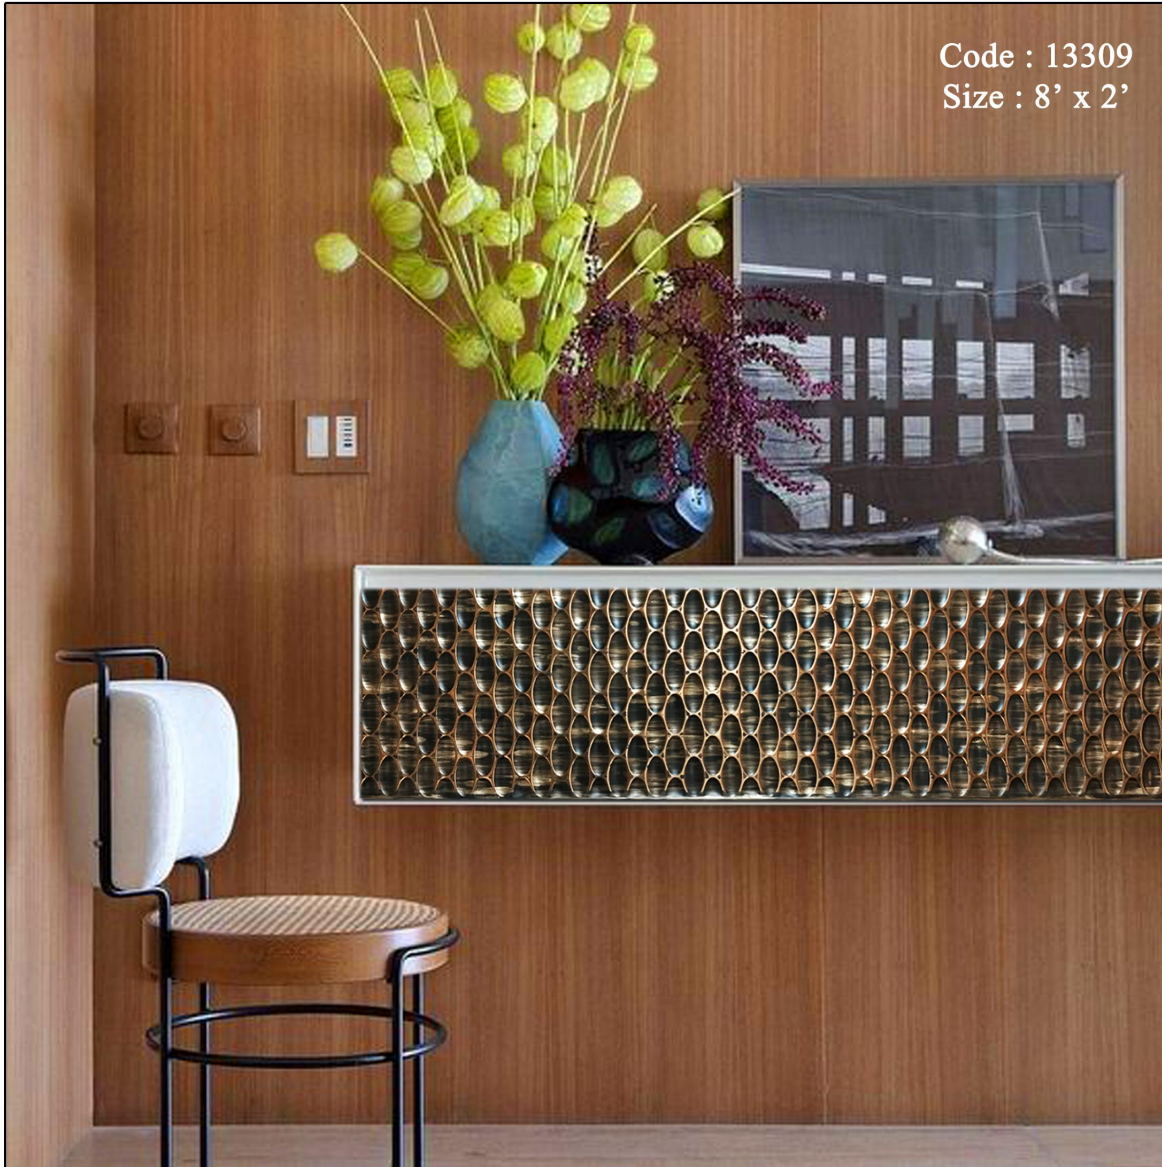

Graffico^{TM}
COREAL

This design allows you to use metallics in both contemporary & rustic, residential & commercial interior designs. Adding this beautiful pattern could make your interior space blend into the luxury.

Code : 13309

Size : 8' x 2'