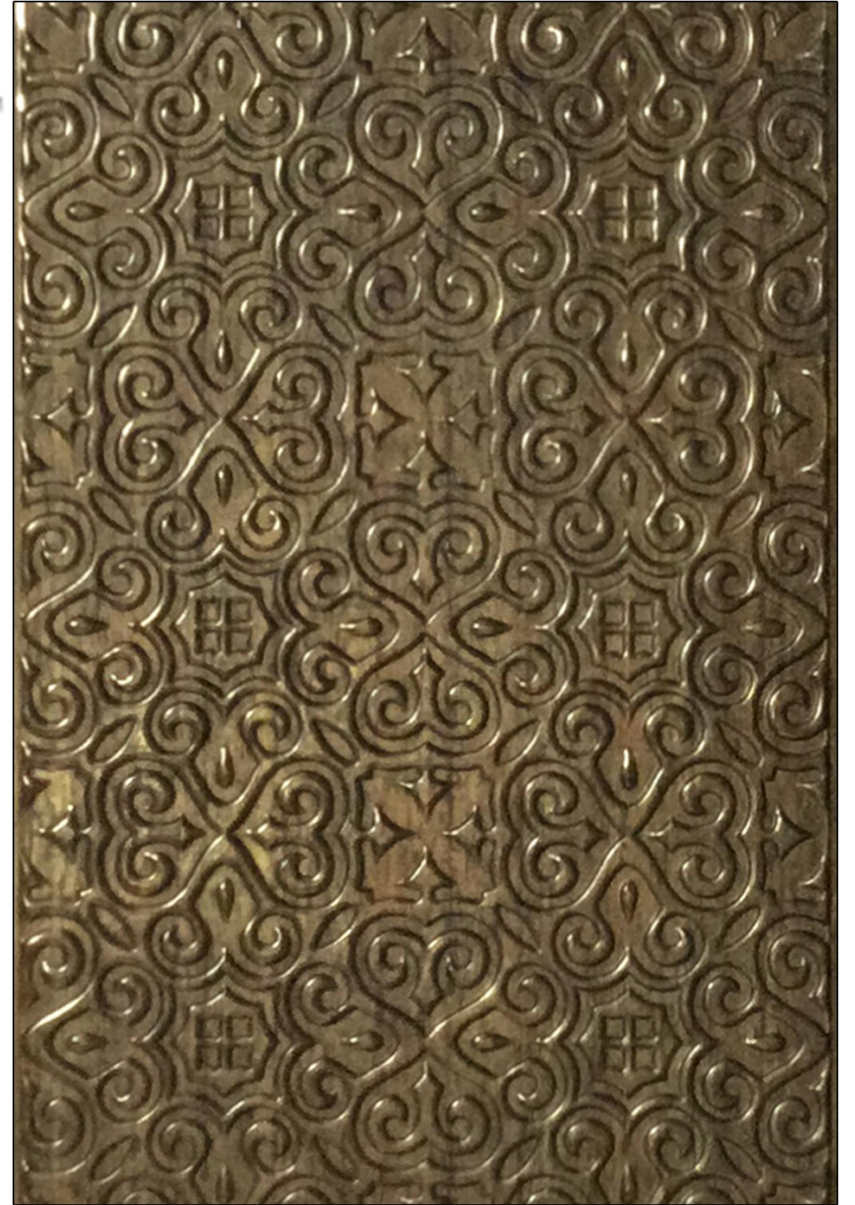

Graffico^{TM}

NEXUS

Another design of elegance “Nexus” is an endless texture that can be used anywhere for the designing of interiors.

Code : 9690
Size : 8' x 2'