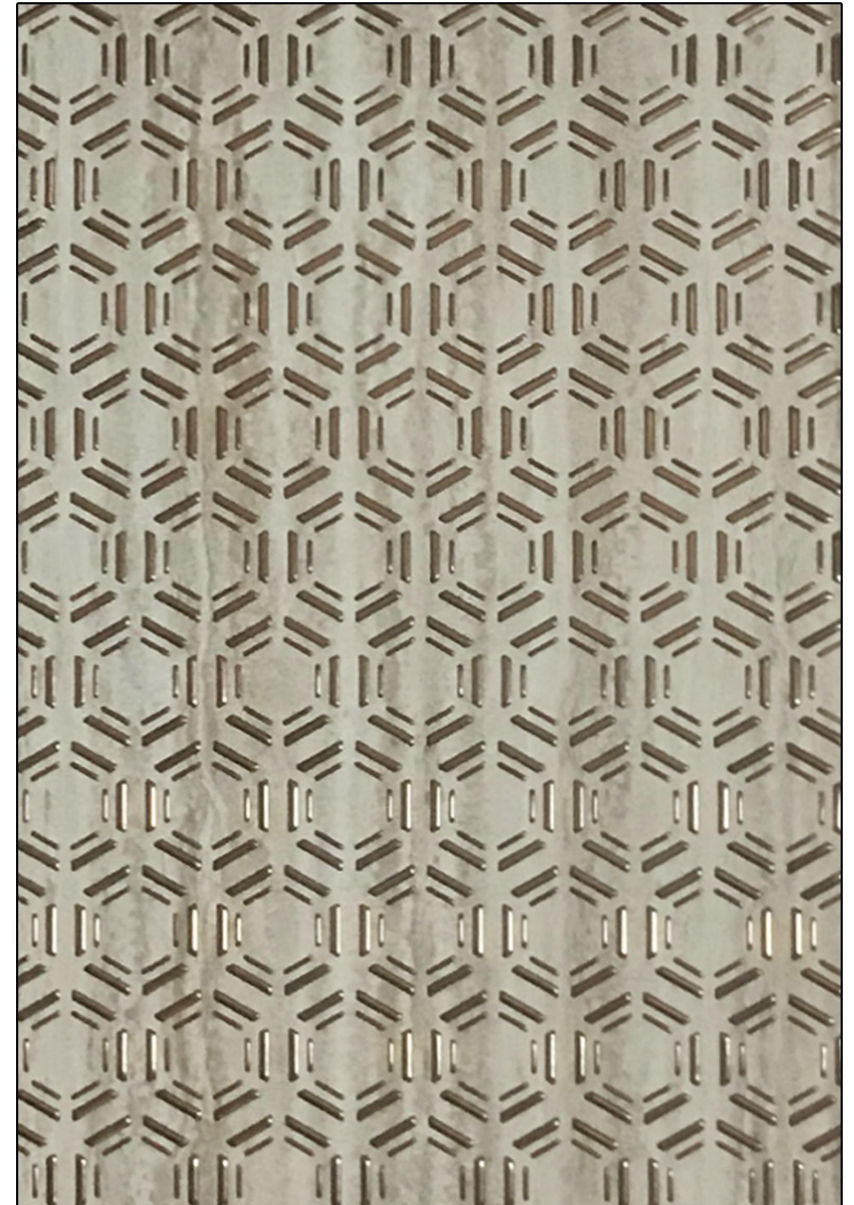

## CHORD

A bold patterned panel really makes a statement, like this CHORD hexagonal designer surface. Elegance engaged with metallics in this design to meet your luxury demands.

Code : 42209

Size : 8' x 2'