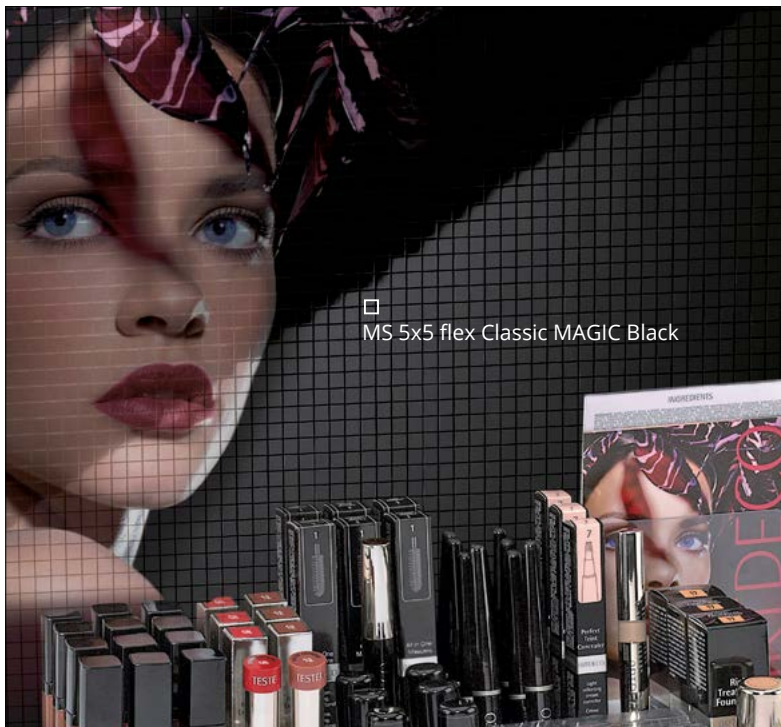

□ MS 5x5 flex Classic MAGIC Black