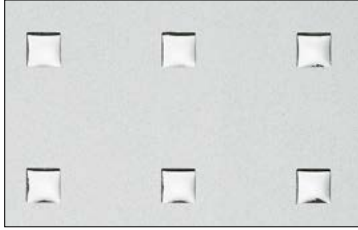

PRD **PL3D Q 10-40-40**
Smoke PF T1/Silver matt
2600 x 1000 / NA 12519 / SA 12557

PL3D Q 10-40-40
Silver PF/Silver
2600 x 1000 / NA 10052 / SA 10053