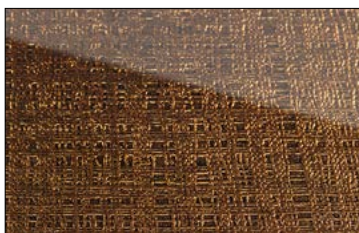

SG CURVED Gold AR+ PR+
2600 x 1000 / **NA** 20176 / **SA** 20214

SG CURVED Rose AR+ PR+
2600 x 1000 / **NA** 20178 / **SA** 20216

SG ALIGNED Silver AR+ PR+
2600 x 1000 / **NA** 20180 / **SA** 20219

SG ALIGNED Gold AR+ PR+
2600 x 1000 / **NA** 20179 / **SA** 20218

SG ALIGNED Rose AR+ PR+
2600 x 1000 / **NA** 20181 / **SA** 20217

SG GRID Silver AR+ PR+
2600 x 1000 / **NA** 20183 / **SA** 20222

SG GRID Gold AR+ PR+
2600 x 1000 / **NA** 20182 / **SA** 20221

SG GRID Rose AR+ PR+
2600 x 1000 / **NA** 20184 / **SA** 20220