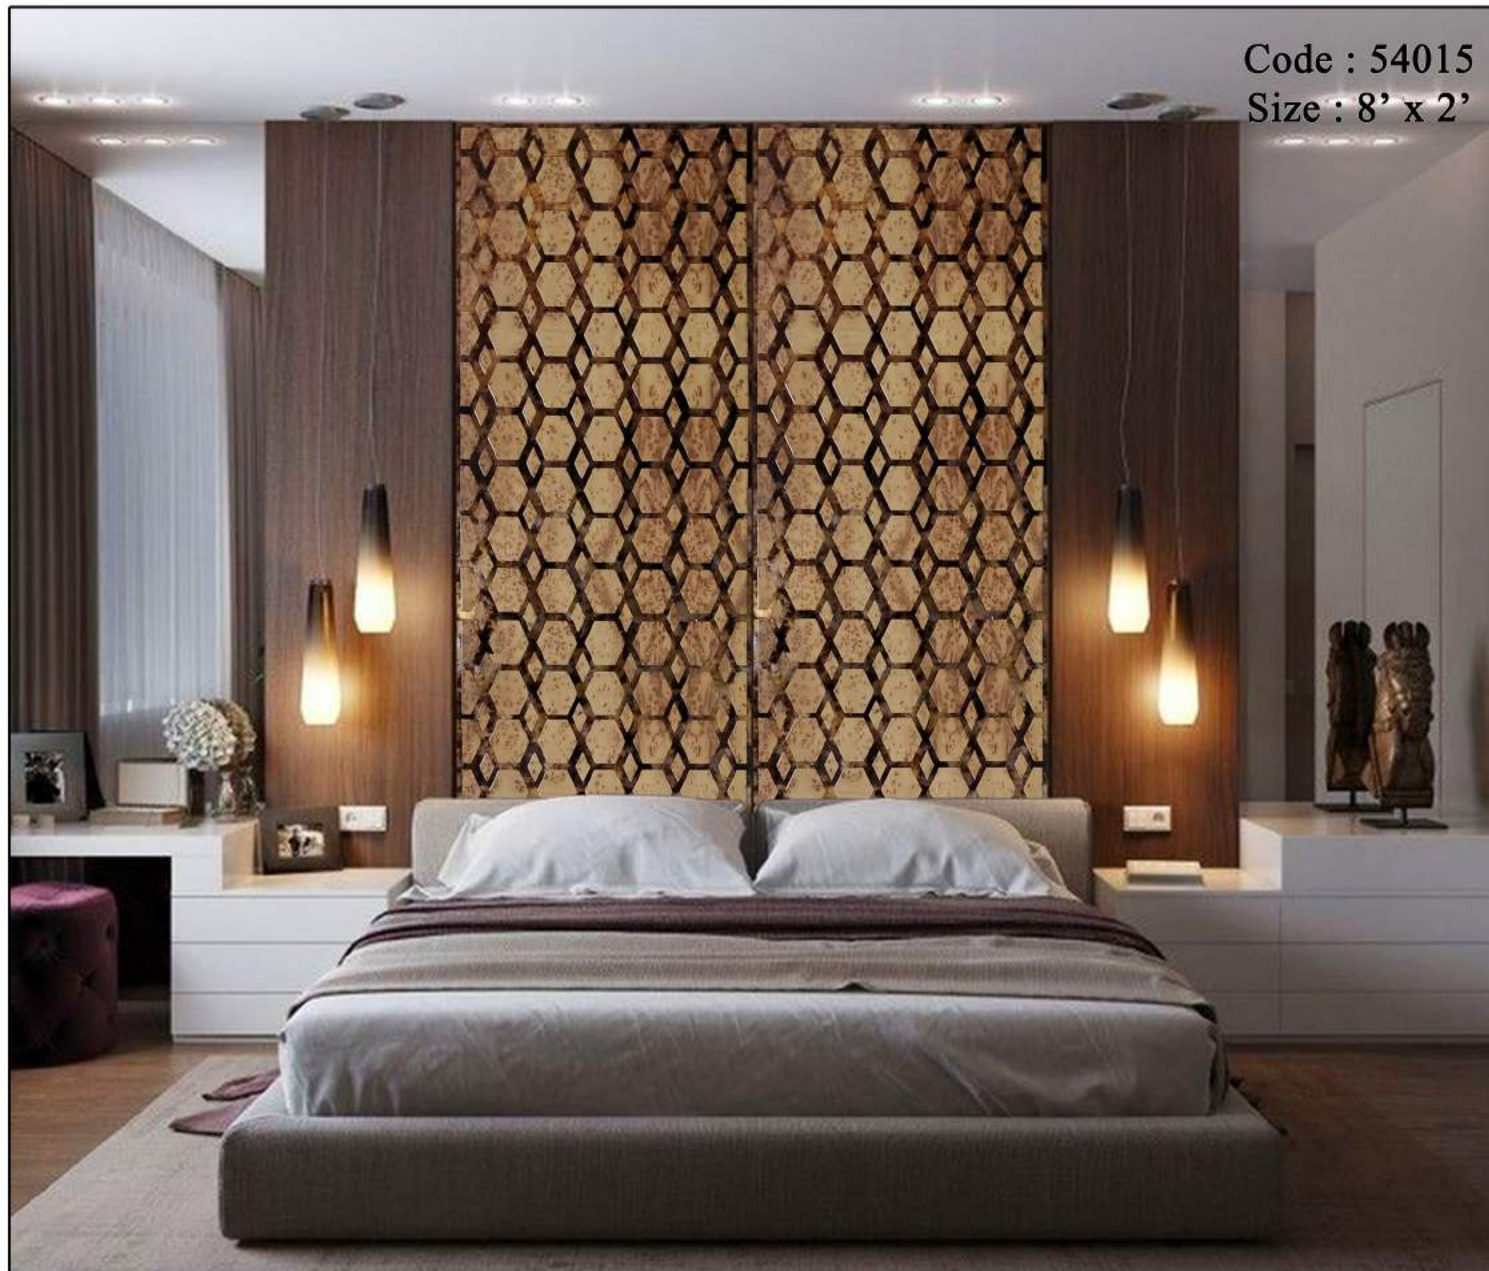

Graffico™

GRAVITO

Gravito, our decorative surface is inspired by the intricate patterning of classic hexagons. Attractive geometric shape create incredible wall and ceiling designs blending stylish look with practicality.

Code : 54015
Size : 8' x 2'