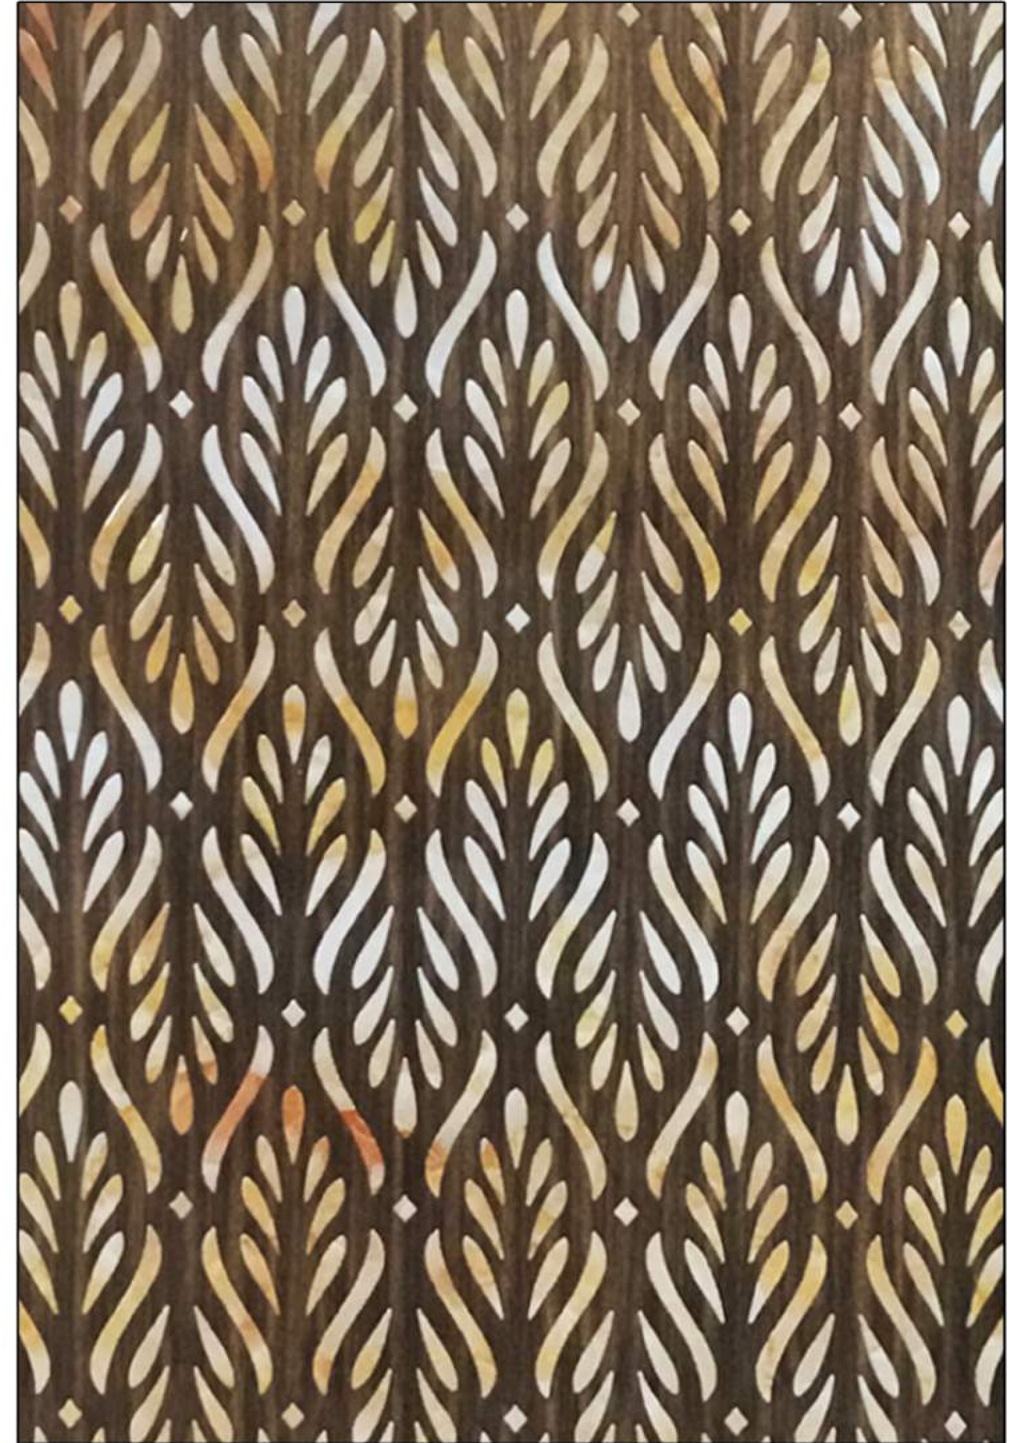

The synchronization of arcs & shine of this design can attract everyone's attention. This simple yet alluring design has all the perfection to embellish your space.

CODE : 54001
SIZE : 8' x 2'

The synchronization of arcs & shine of this design can attract everyone's attention. This simple yet alluring design has all the perfection to embellish your space.

CODE : 54002
SIZE : 8' x 2'

“Move with the curves and flow of this design” Along with highlighting the irresistible texture appeal, this has an ageless and elegant appearance that can add up some richness to the interior space.

CODE : 54005
SIZE : 8' x 2'

This is a superior design which stand out from all the others in charm and beauty. This will become an eye-catcher in your decor & will turn up the interior into more lively and artistic than before.

Code : 54006
Size : 8' x 2'

“Move with the curves and flow of this design”
Along with highlighting the irresistible texture appeal, this has an ageless and elegant appearance that can add up some richness to the interior space.