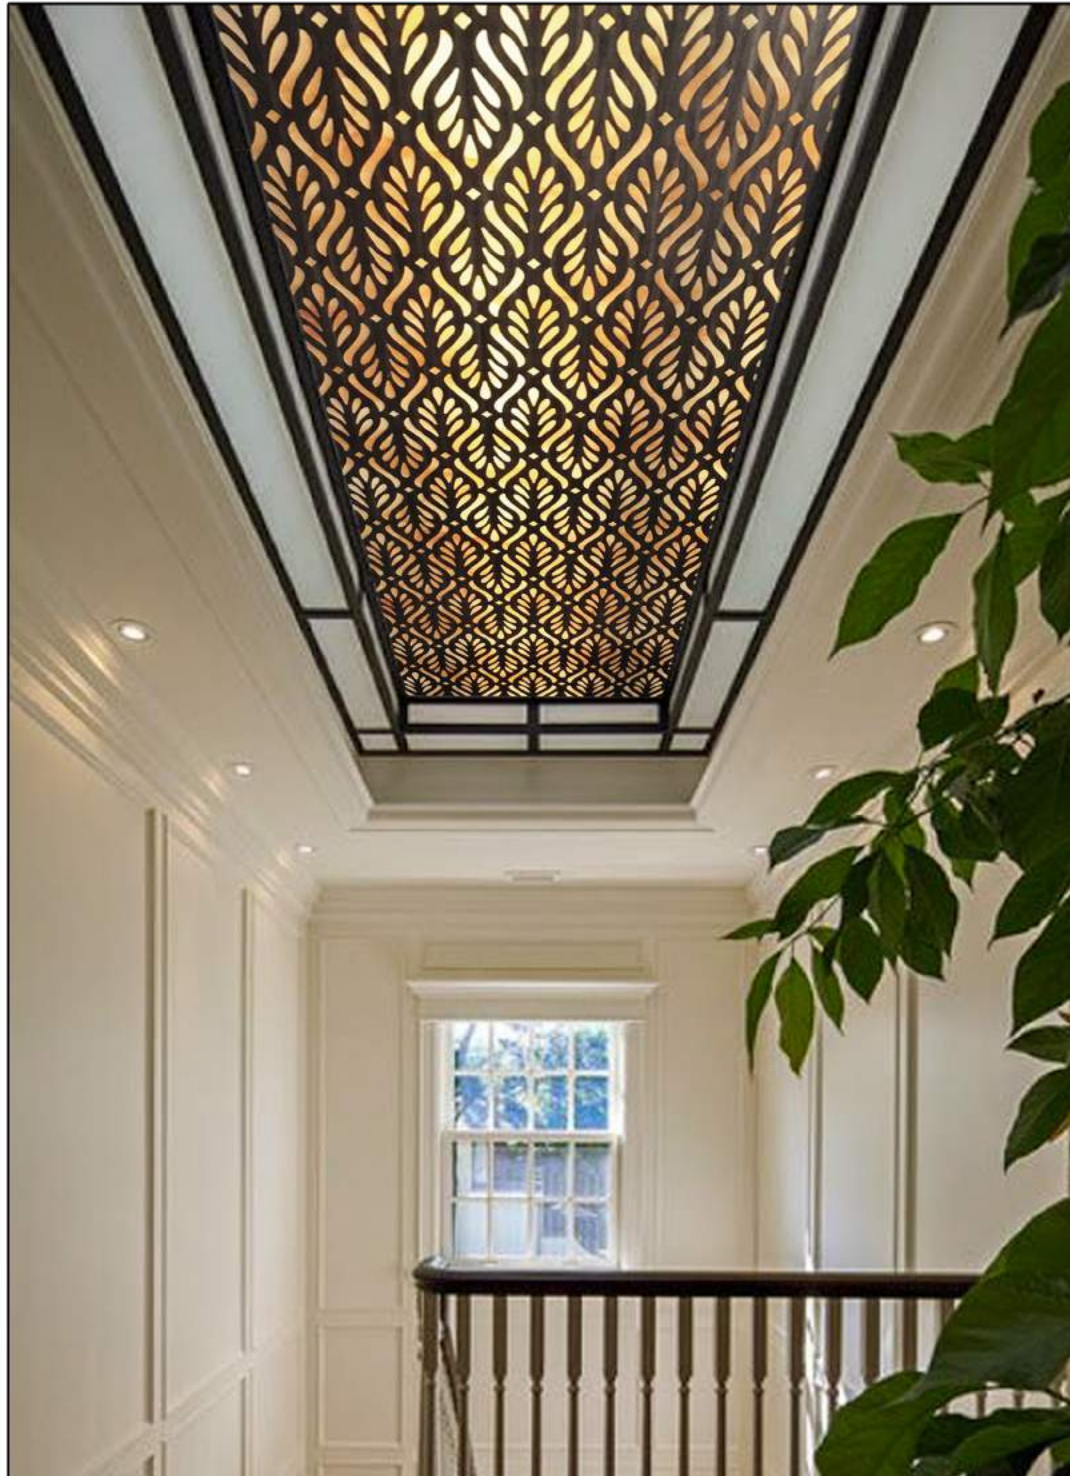

The synchronization of arcs & shine of this design can attract everyone's attention. This simple yet alluring design has all the perfection to embellish your space.

CODE : 54001
SIZE : 8' x 2'

The synchronization of arcs & shine of this design can attract everyone's attention. This simple yet alluring design has all the perfection to embellish your space.

CODE : 54002
SIZE : 8' x 2'

“Move with the curves and flow of this design” Along with highlighting the irresistible texture appeal, this has an ageless and elegant appearance that can add up some richness to the interior space.

CODE : 54005
SIZE : 8' x 2'

This is a superior design which stand out from all the others in charm and beauty. This will become an eye-catcher in your decor & will turn up the interior into more lively and artistic than before.