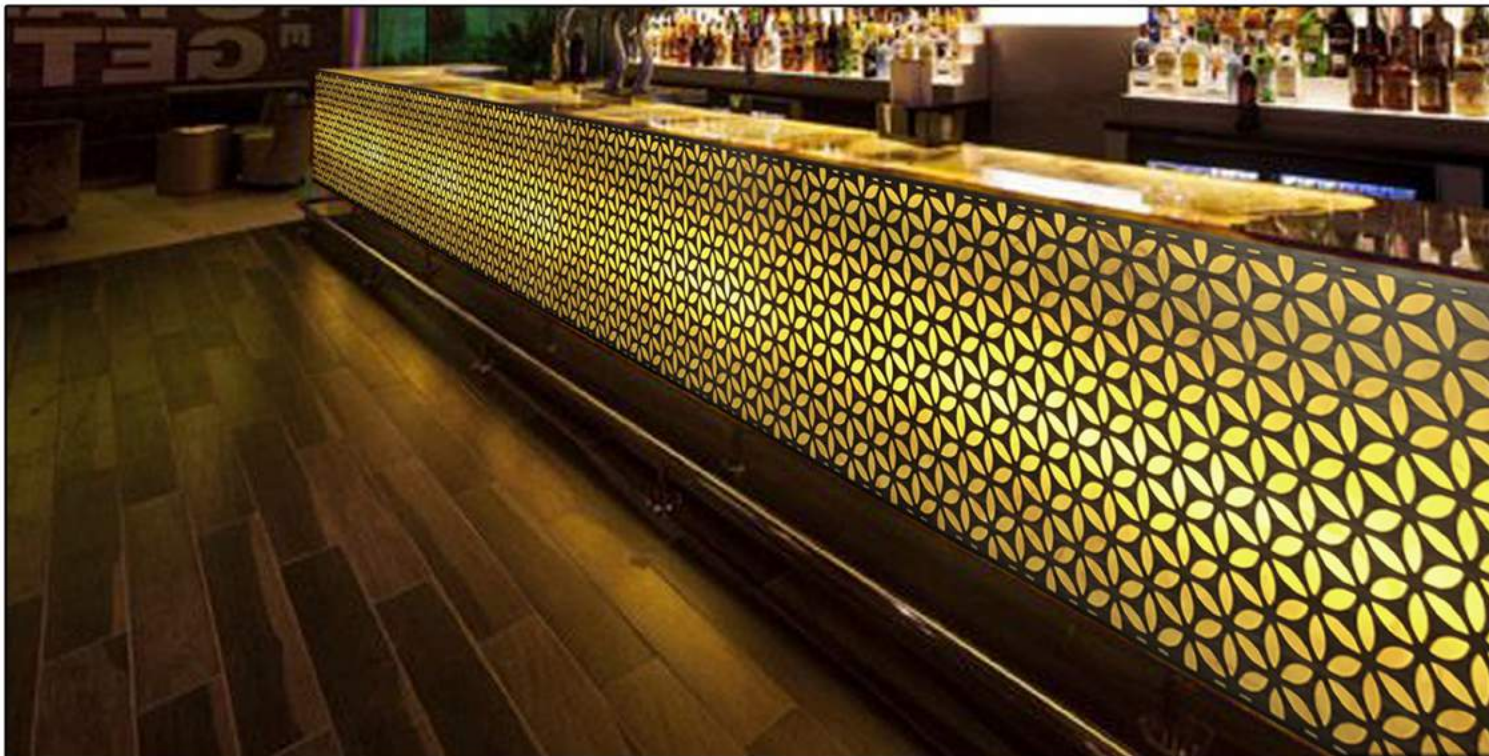

The synchronization of arcs & shine of this design can attract everyone's attention. This simple yet alluring design has all the perfection to embellish your space.

CODE : 54002
SIZE : 8' x 2'