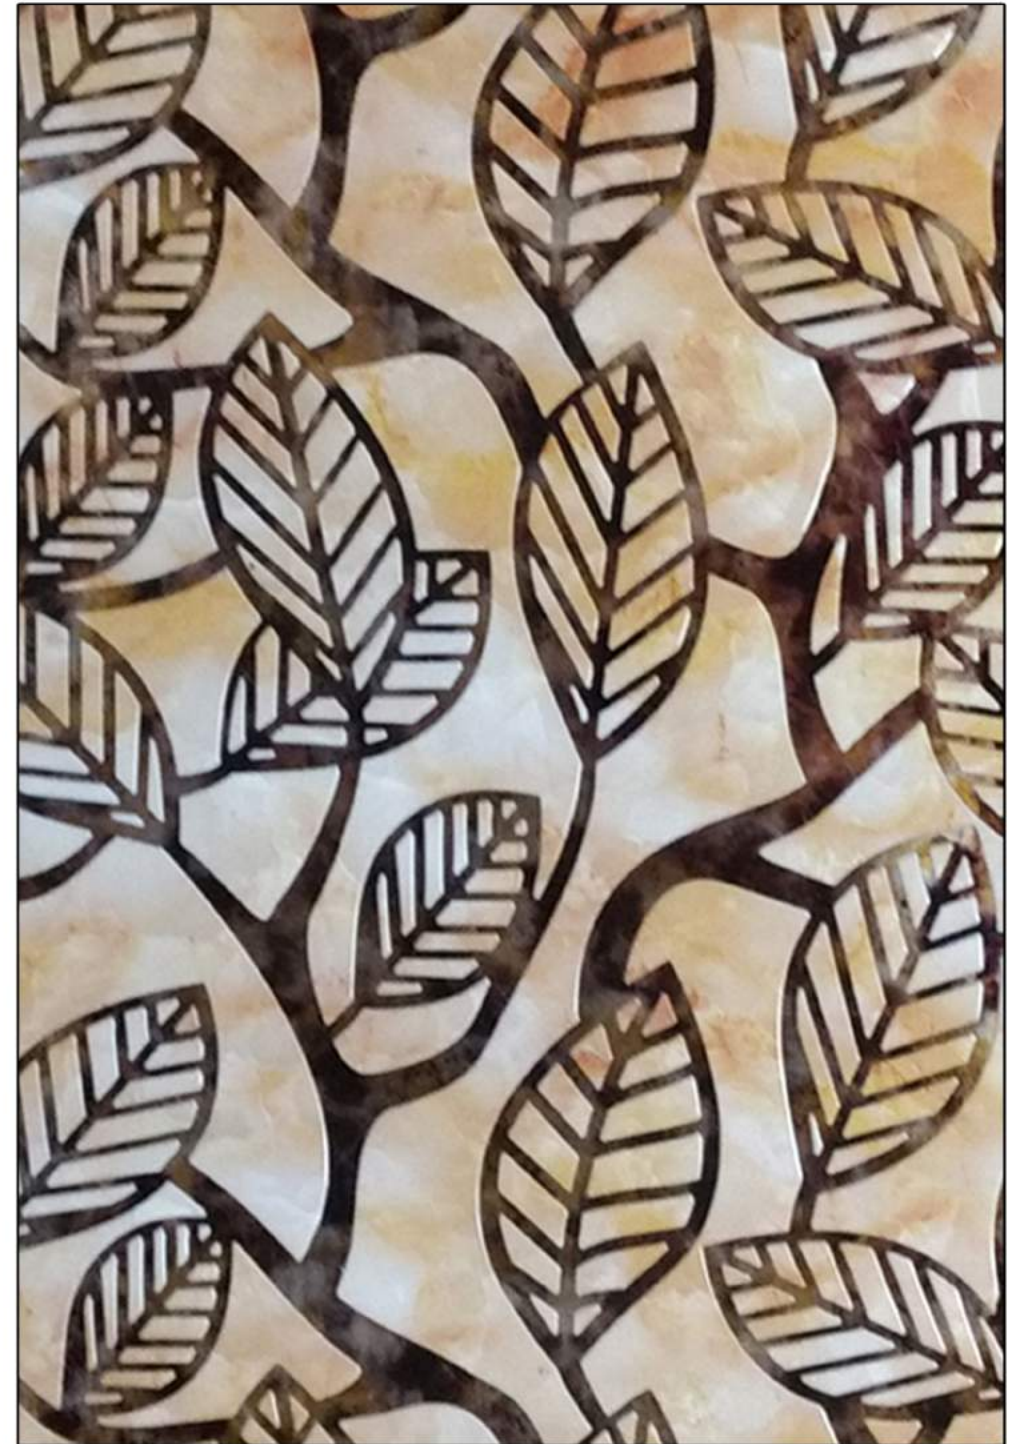

ARTISTICO

Give your space a fresh new feeling with ARTISTICO. Refined and timeless, metallic leaves fused with the neutral white base are perfectly suited to modern spaces ; they infuse the room with a brighter light and create an elegant cum unique reflection of luxury.

Code : 54022

Size : 8' x 2'