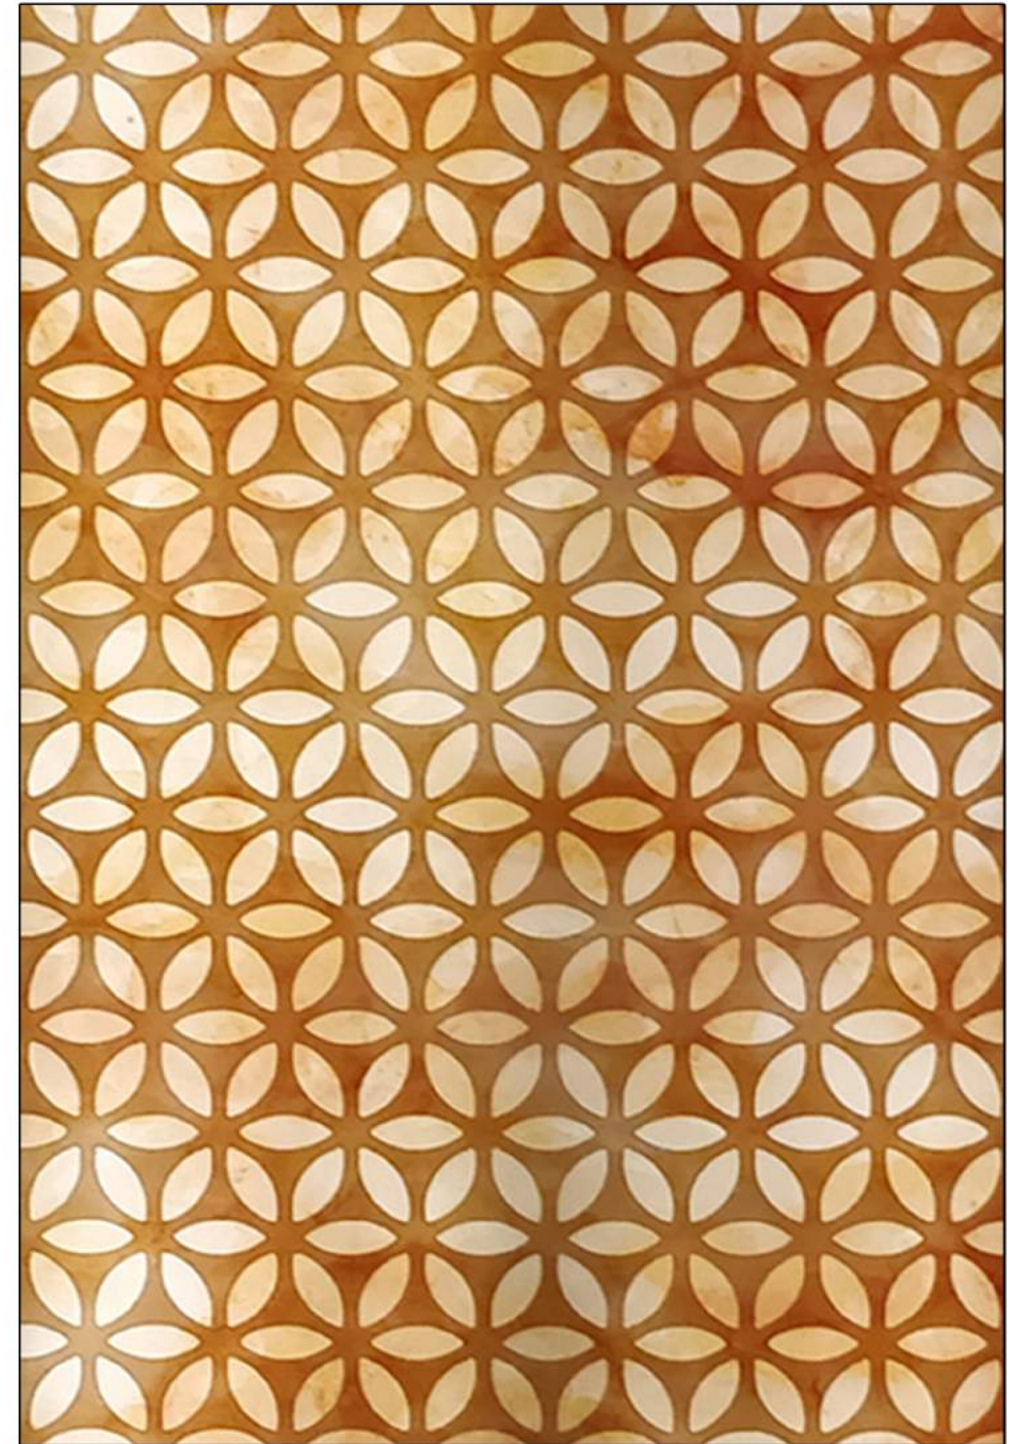

The synchronization of arcs & shine of this design can attract everyone's attention. This simple yet alluring design has all the perfection to embellish your space.

CODE : 54009

SIZE : 8' x 2'