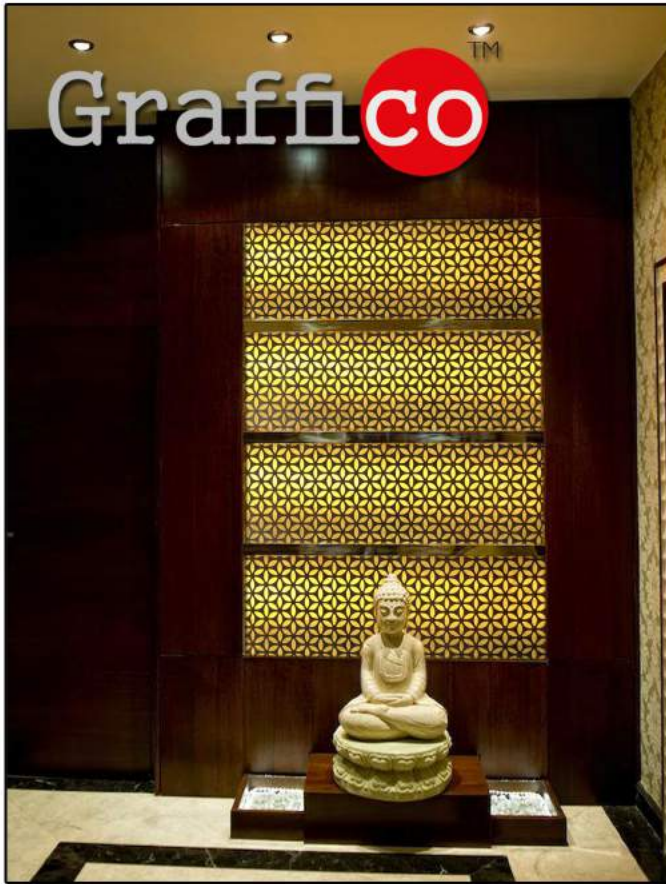

The synchronization of arcs & shine of this design can attract everyone's attention. This simple yet alluring design has all the perfection to embellish your space.

CODE : 54002
SIZE : 8' x 2'