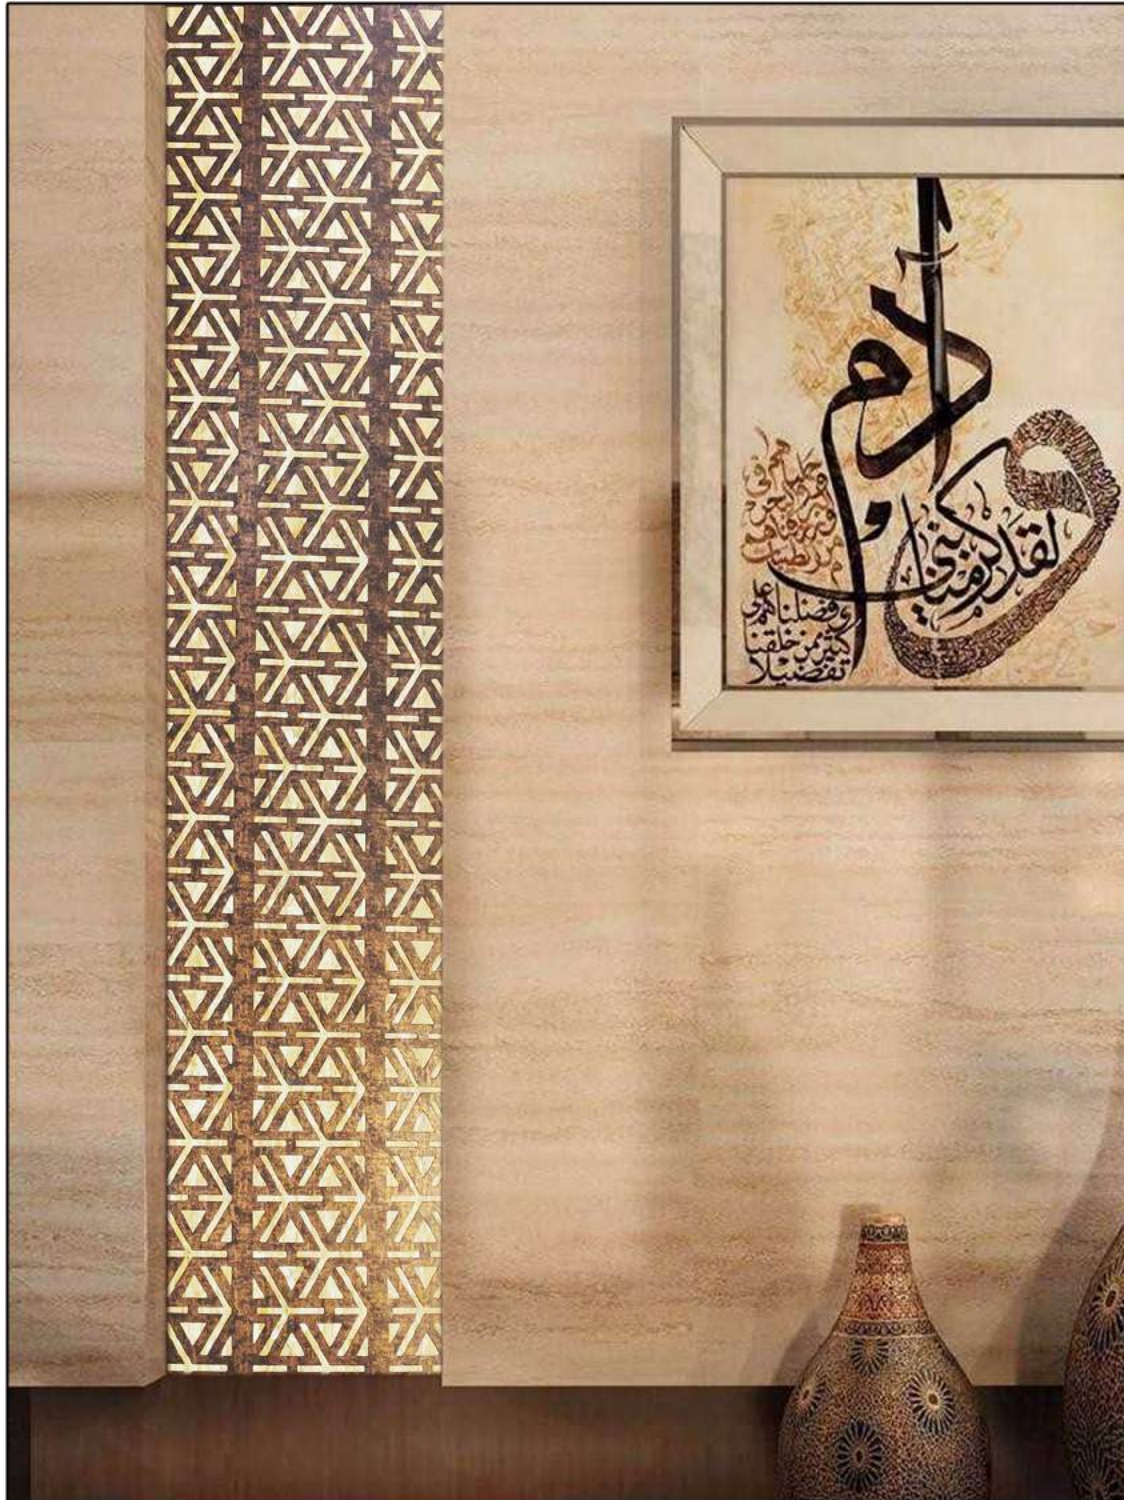

STAR DUST

Uniqueness of STAR DUST is well shown in its design.

The design itself explain well and complement the space strongly.

Code : 58001

Size : 8' x 2'