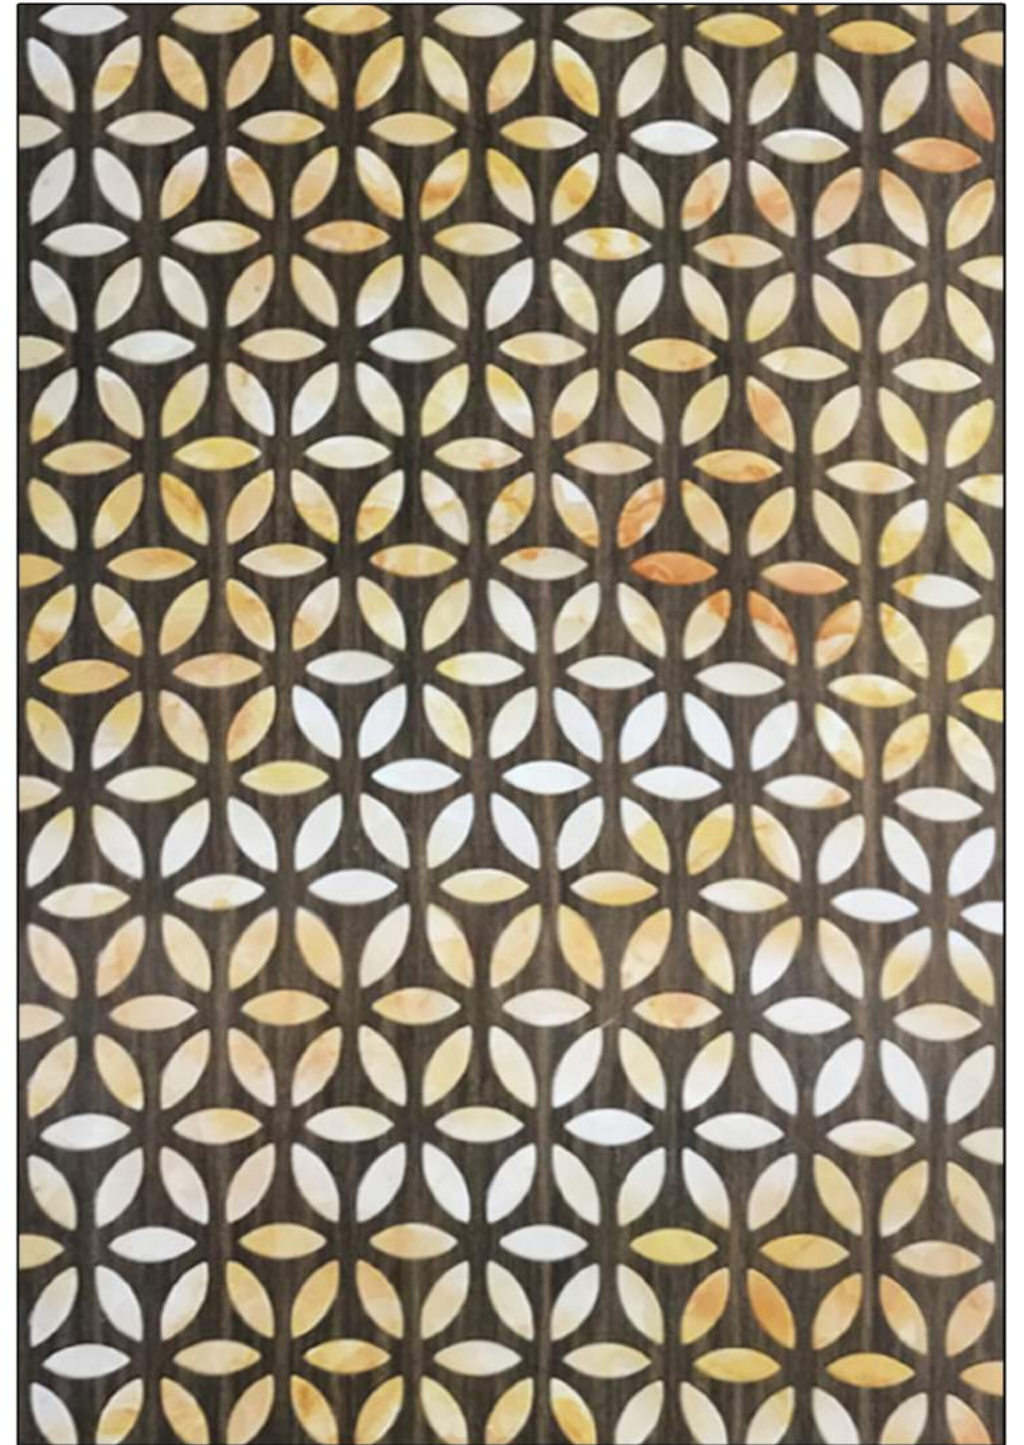

The synchronization of arcs & shine of this design can attract everyone's attention. This simple yet alluring design has all the perfection to embellish your space.

CODE : 54001
SIZE : 8' x 2'

The synchronization of arcs & shine of this design can attract everyone's attention. This simple yet alluring design has all the perfection to embellish your space.

CODE : 54002
SIZE : 8' x 2'

“Move with the curves and flow of this design” Along with highlighting the irresistible texture appeal, this has an ageless and elegant appearance that can add up some richness to the interior space.

CODE : 54005
SIZE : 8' x 2'

This is a superior design which stand out from all the others in charm and beauty. This will become an eye-catcher in your decor & will turn up the interior into more lively and artistic than before.

Code : 54006
Size : 8' x 2'

“Move with the curves and flow of this design”
Along with highlighting the irresistible texture appeal, this has an ageless and elegant appearance that can add up some richness to the interior space.