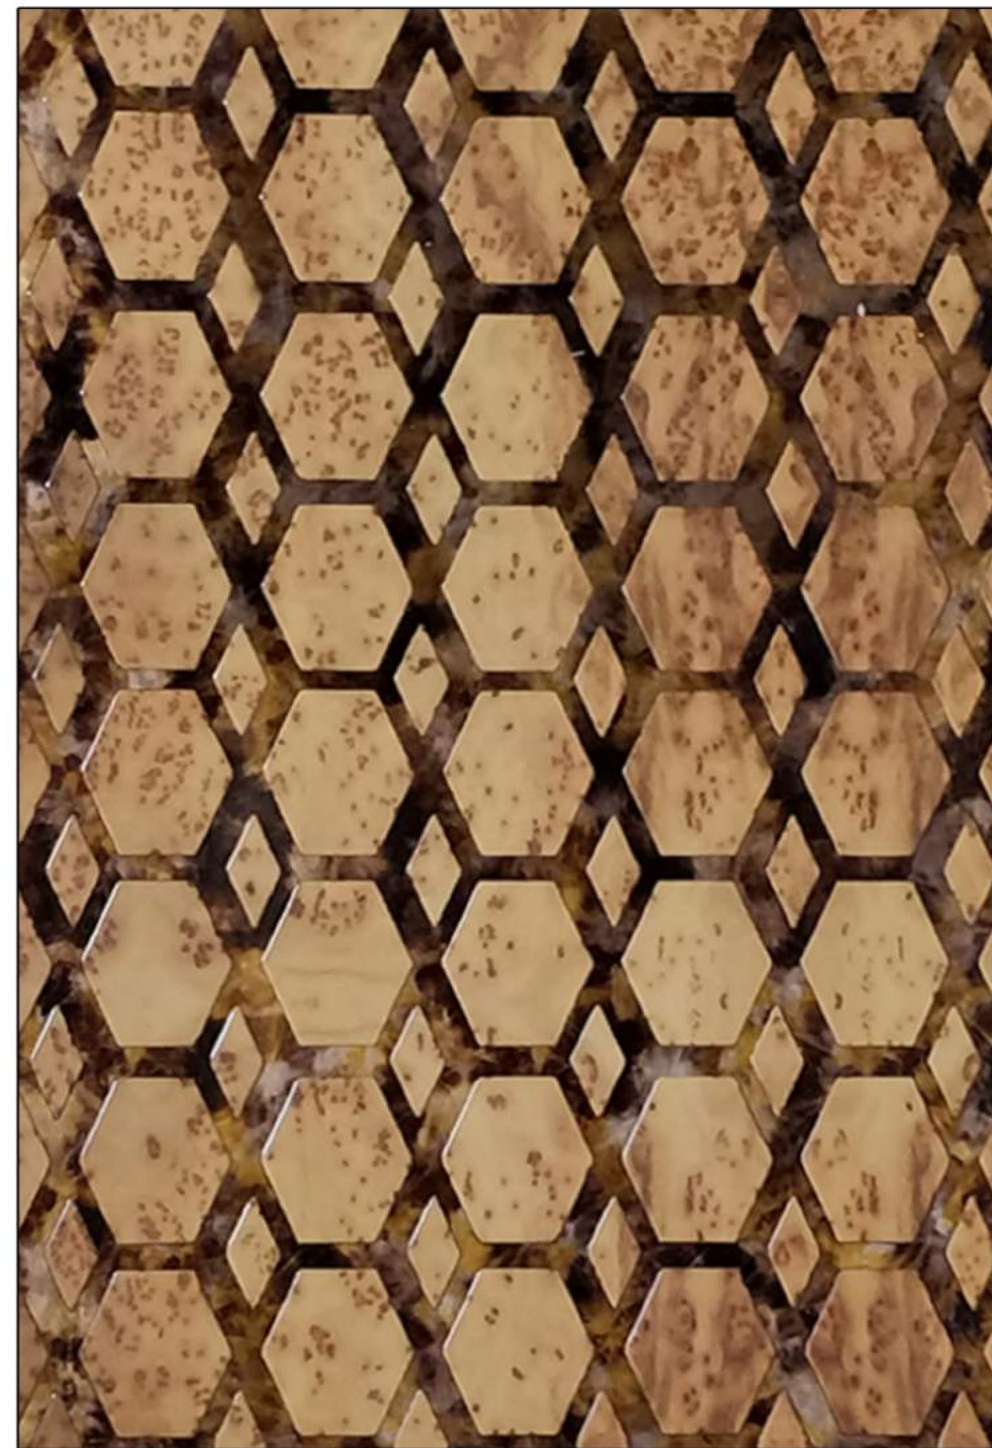

Graffico™

GRAVITO

Gravito, our decorative surface is inspired by the intricate patterning of classic hexagons. Attractive geometric shape create incredible wall and ceiling designs blending stylish look with practicality.

Code : 54015
Size : 8' x 2'