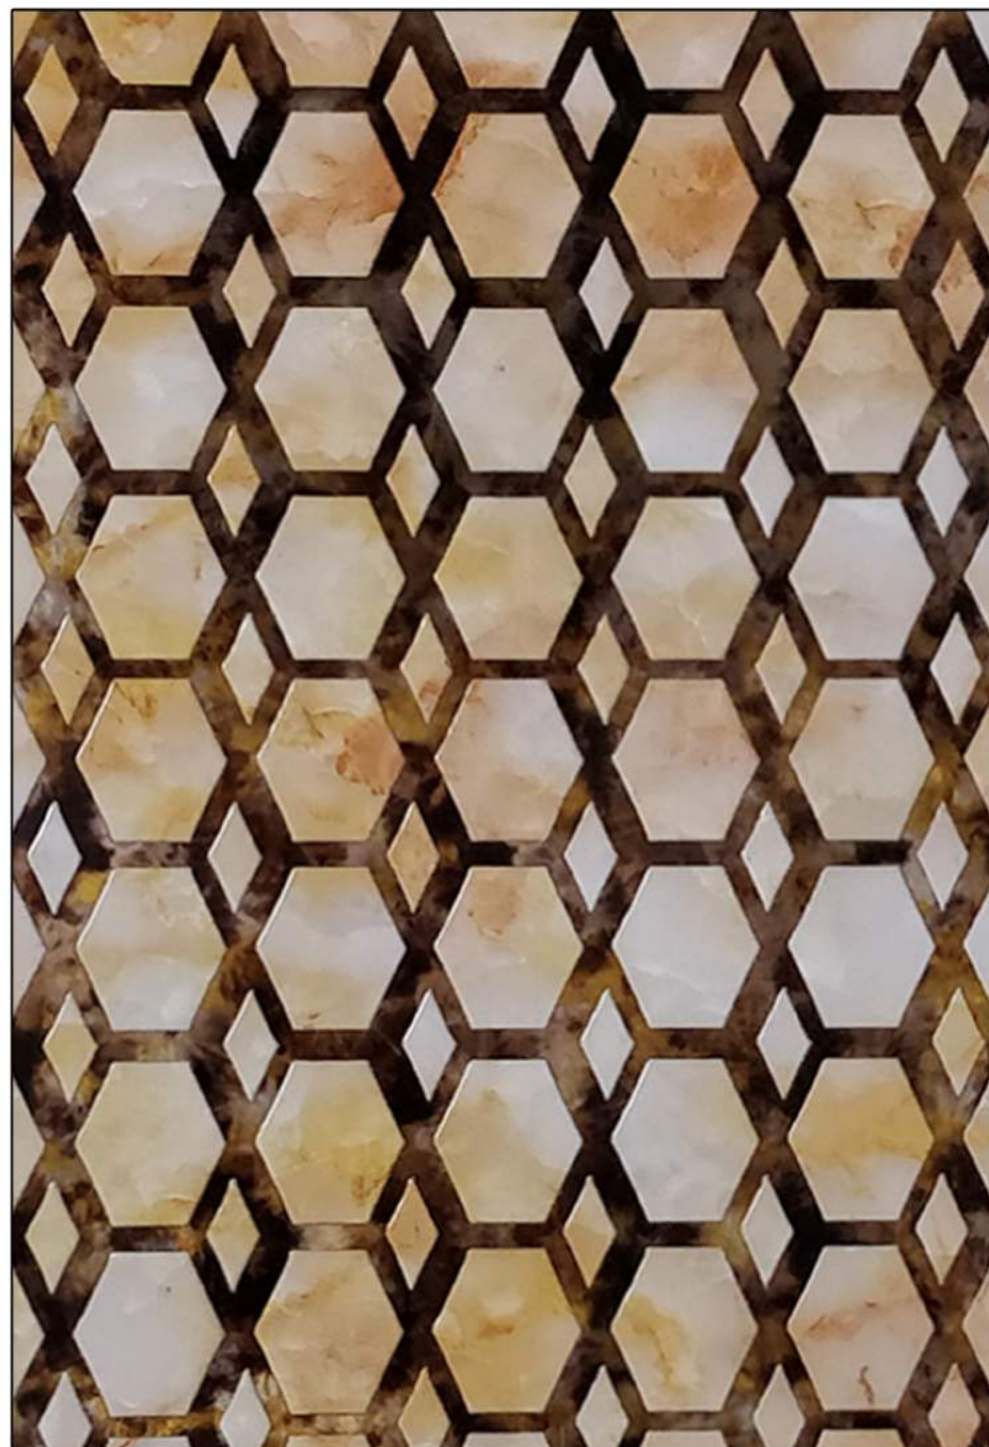

Code : 54016
Size : 8' x 2'