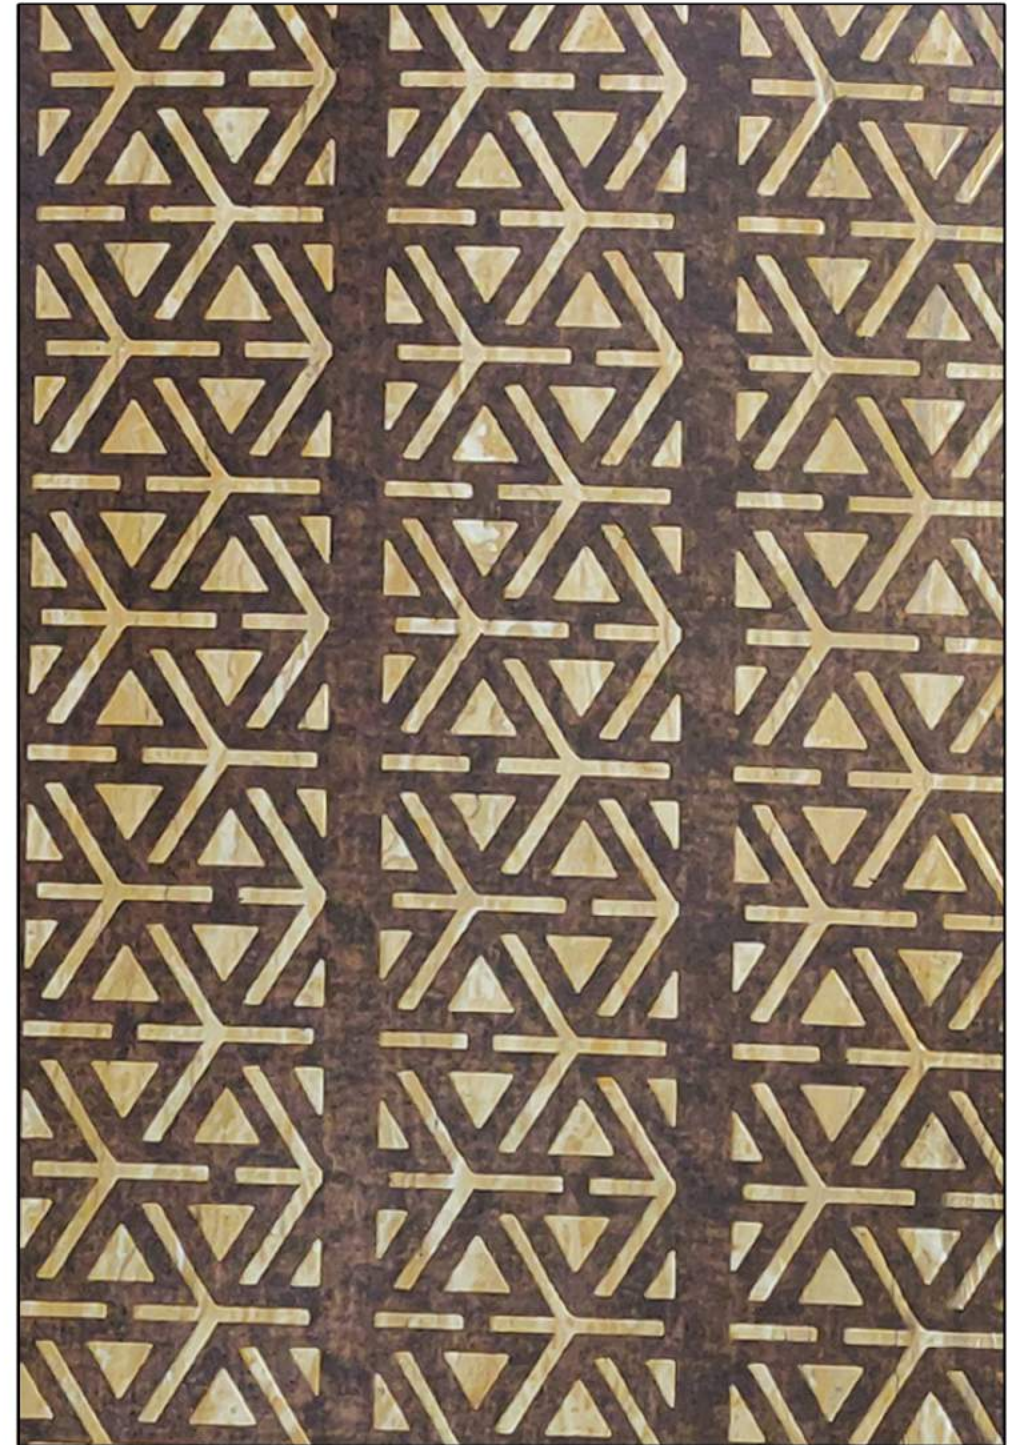

STAR DUST

Uniqueness of STAR DUST is well shown in its design.

The design itself explain well and complement the space strongly.

Code : 58001

Size : 8' x 2'