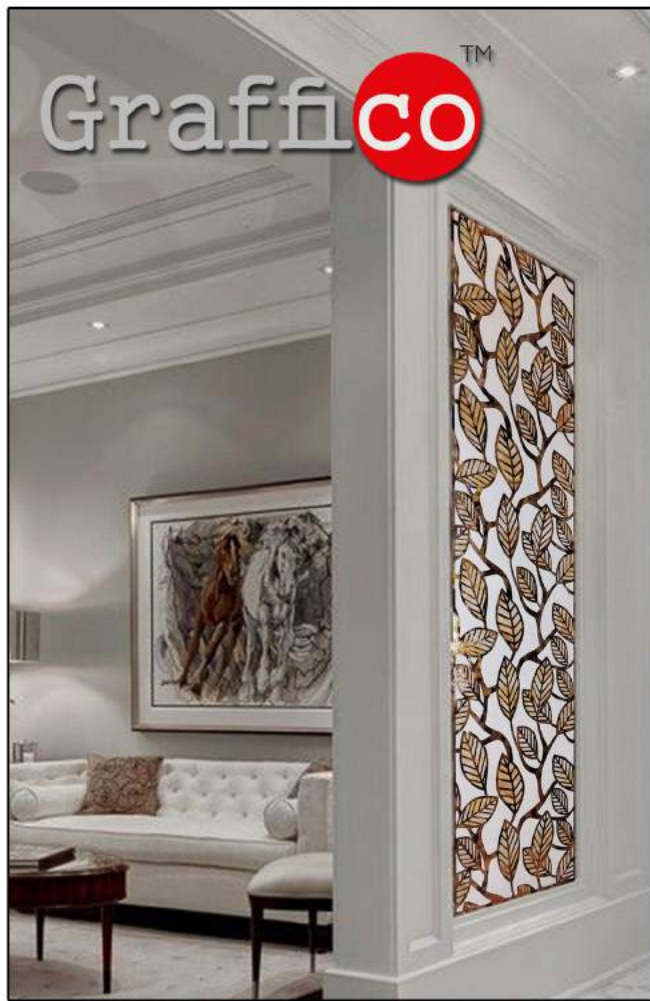

ARTISTICO

Give your space a fresh new feeling with ARTISTICO. Refined and timeless, metallic leaves fused with the neutral white base are perfectly suited to modern spaces ; they infuse the room with a brighter light and create an elegant cum unique reflection of luxury.

Code : 59059

Size : 8' x 2'