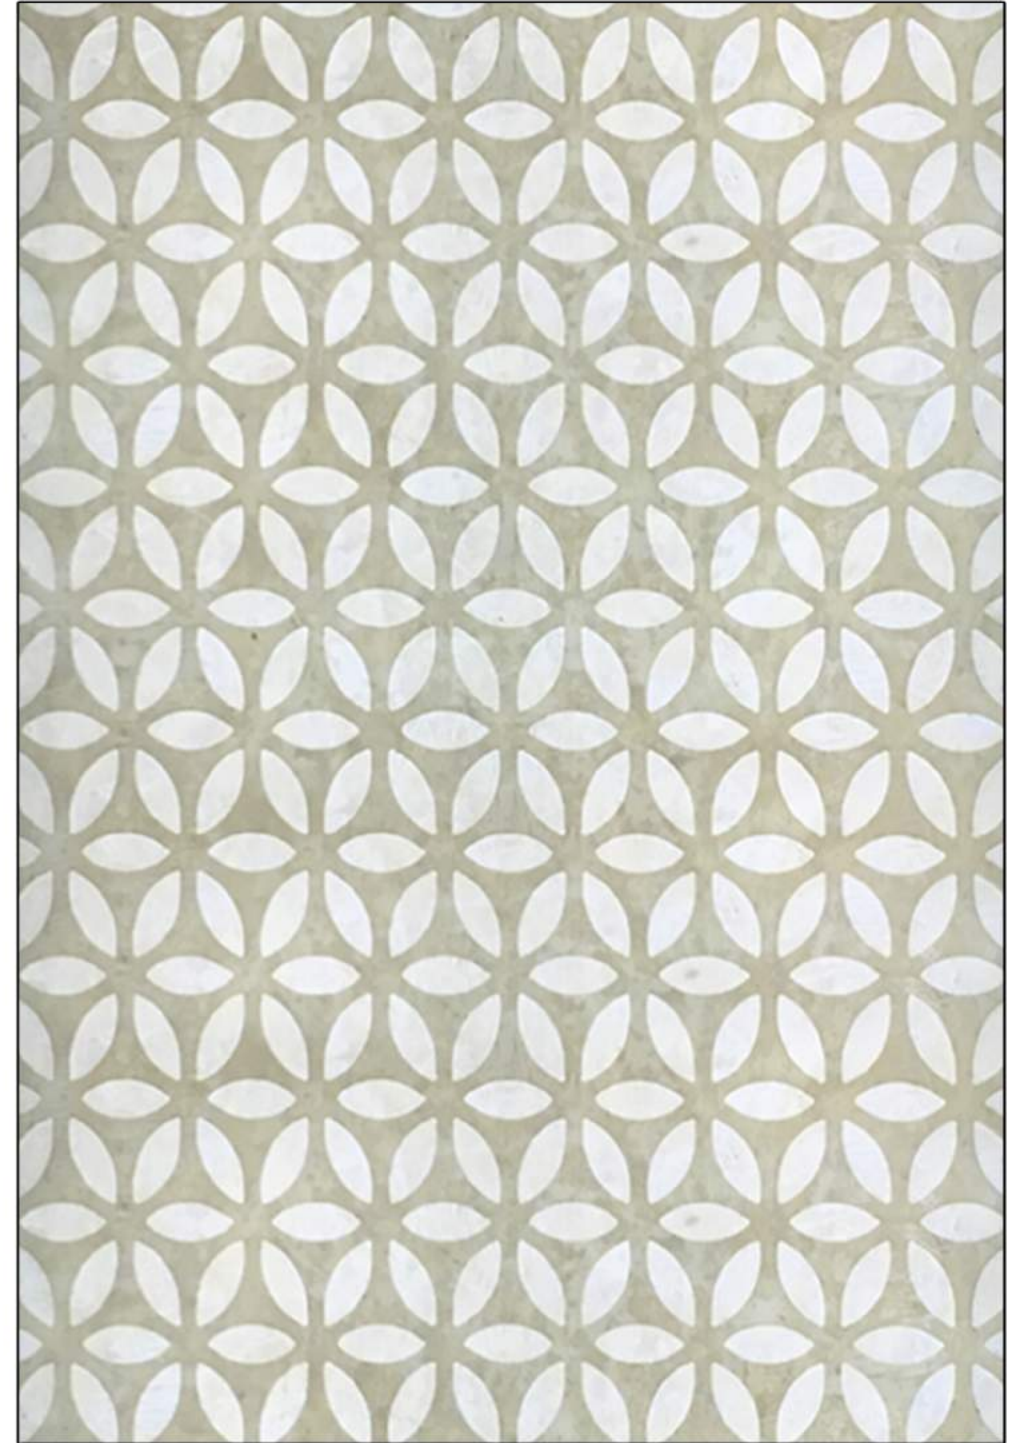

SIZE : 8' x 2'

GrafficoTM

The synchronization of arcs & shine of this design can attract everyone's attention. This simple yet alluring design has all the perfection to embellish your space.

CODE : 54010
SIZE : 8' x 2'

Add increased sophistication and luxury to the life of your new area design. Make a style statement in your decor with this design, a decent but deluxe backlight surface.

CODE : 54011
SIZE : 8' x 2'

A touch of tradition with the fusion of modern, this makes this pattern stand out in the crowd. This design is perfect for all the interior themes.