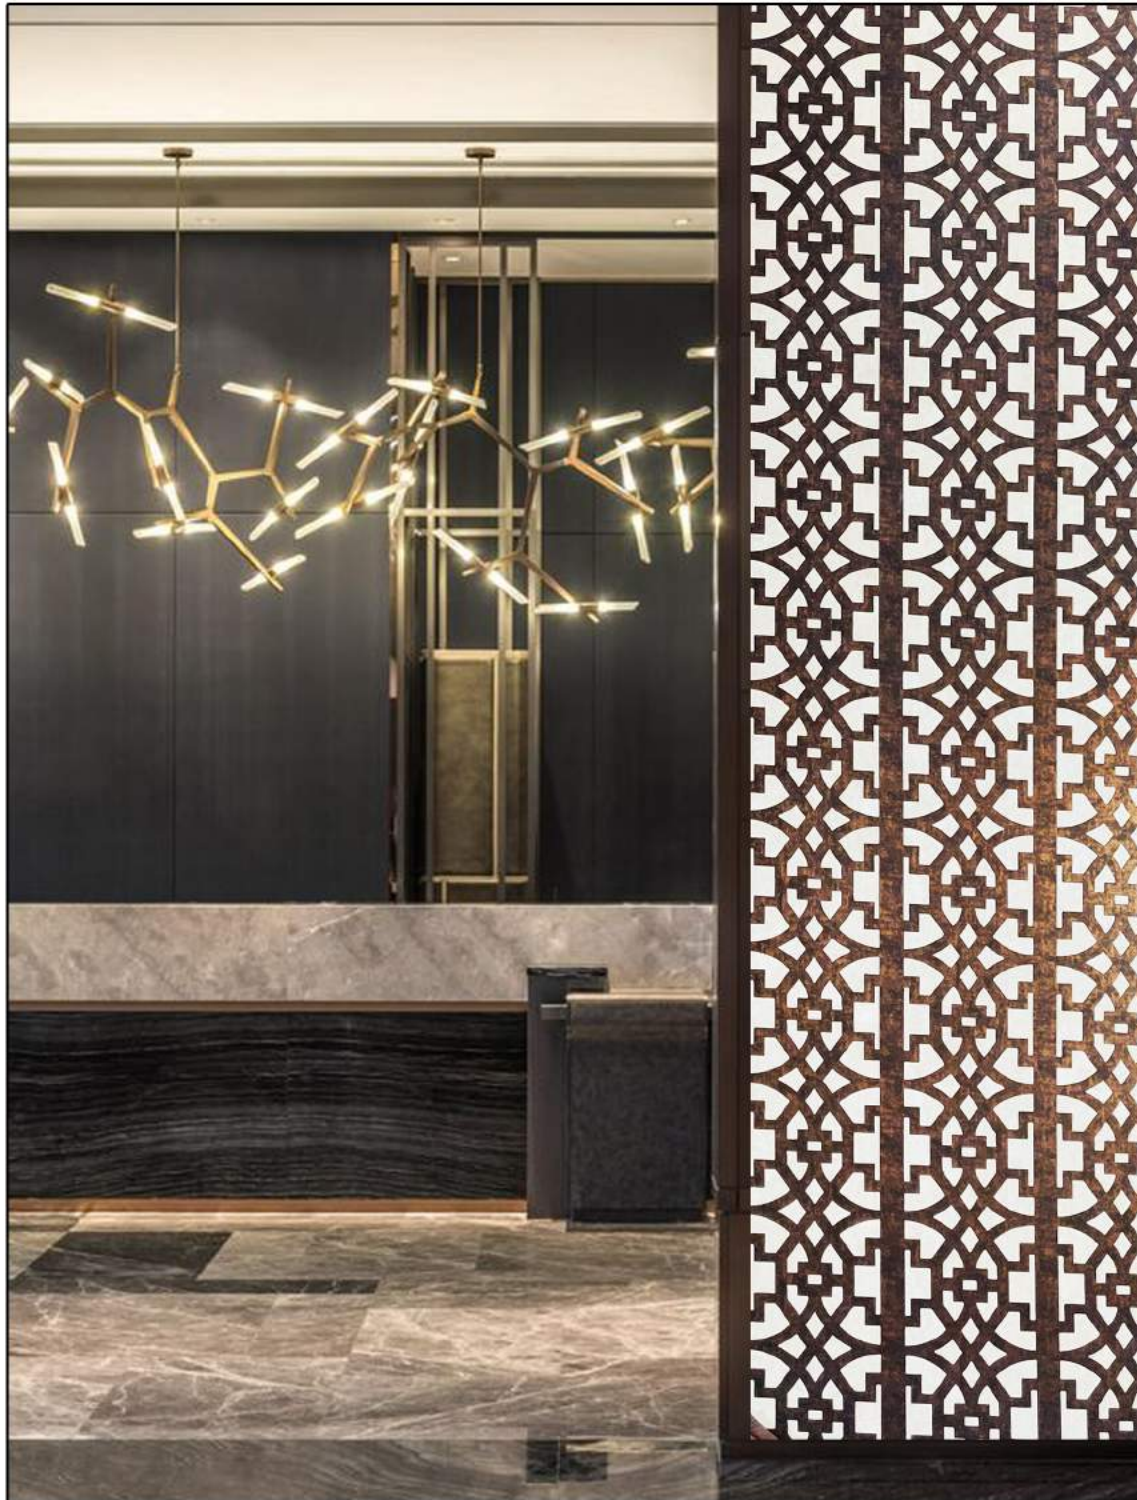

OVATE

OVATE gives an excellent and extraordinary look to make your space appealing and its symmetric pattern make it well settled and increase its uniqueness.

Code : 58002

Size : 8' x 2'