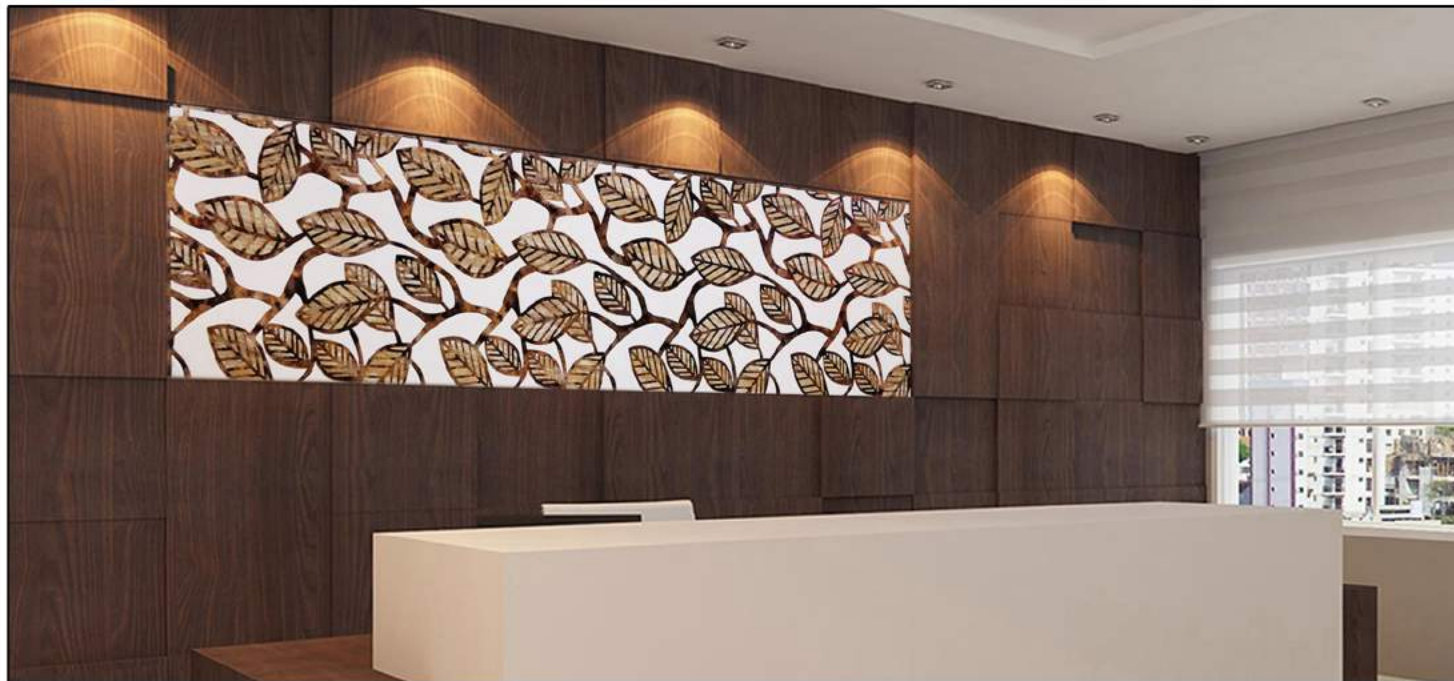

ARTISTICO

Give your space a fresh new feeling with ARTISTICO. Refined and timeless, metallic leaves fused with the neutral white base are perfectly suited to modern spaces ; they infuse the room with a brighter light and create an elegant cum unique reflection of luxury.

Code : 59059

Size : 8' x 2'