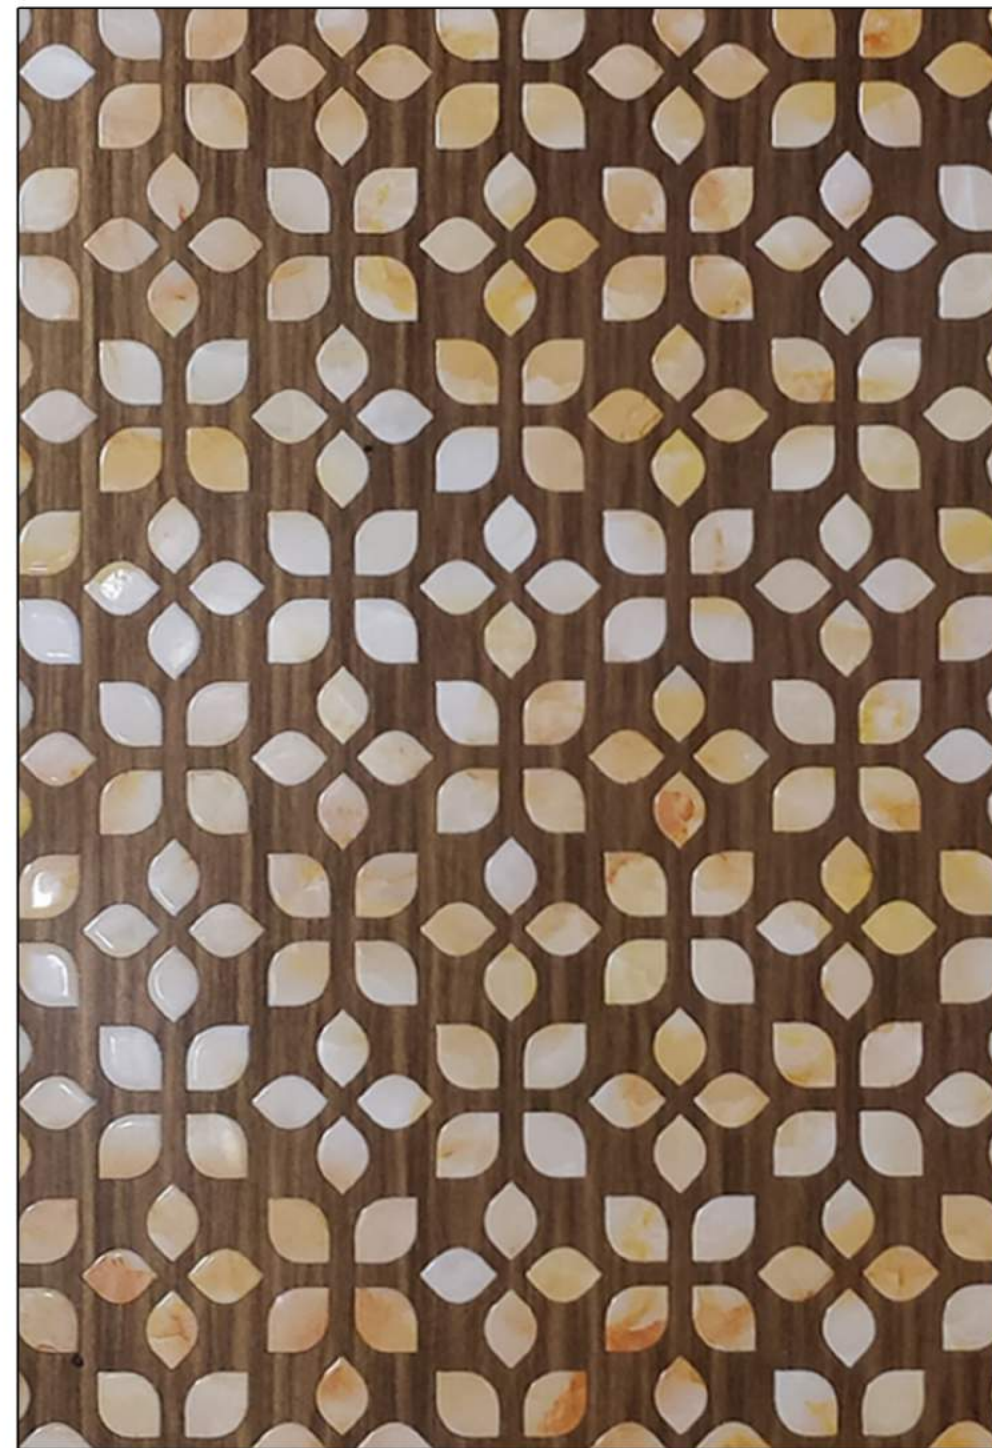

OCTAVIA

“Let the interior speaks
your own definition of
luxury.”

Octavia glows up your
place by giving an extra
dimension and creative
element to a plain and
boring room.

Code : 54021

Size : 8' x 2'