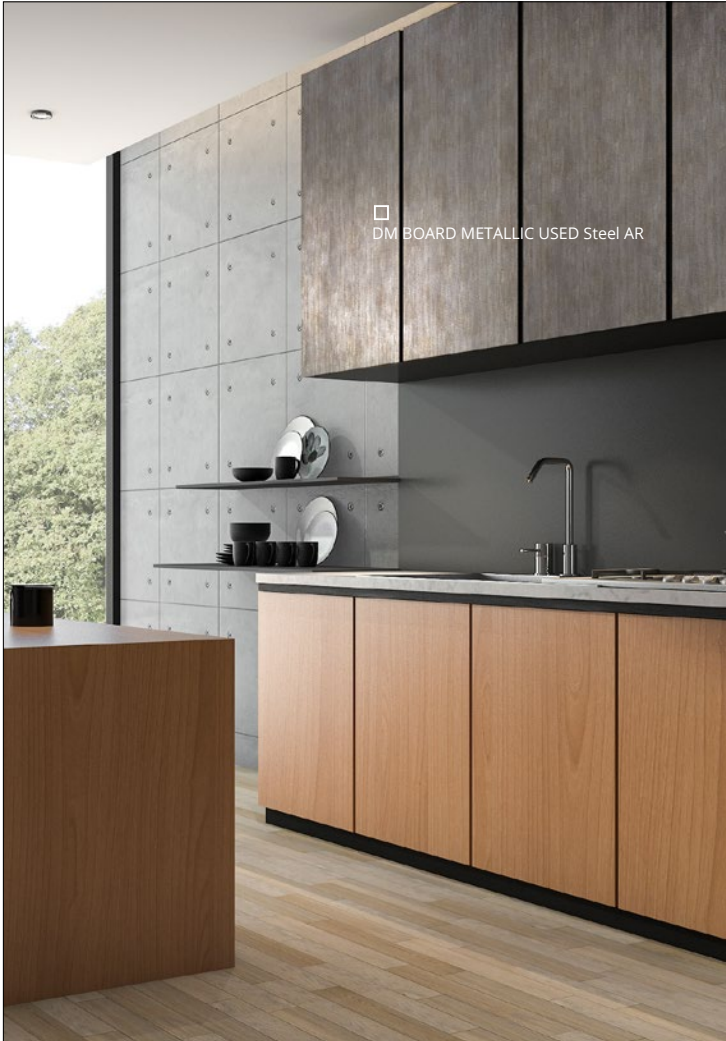

DECOLINE | BOARD METALLIC USED AR

DM BOARD METALLIC USED Steel AR