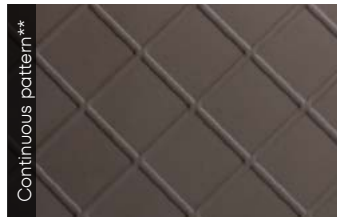

LL CORD Dove Tale Antigrav*
2600 x 1000 / 6,2 / NA 19765